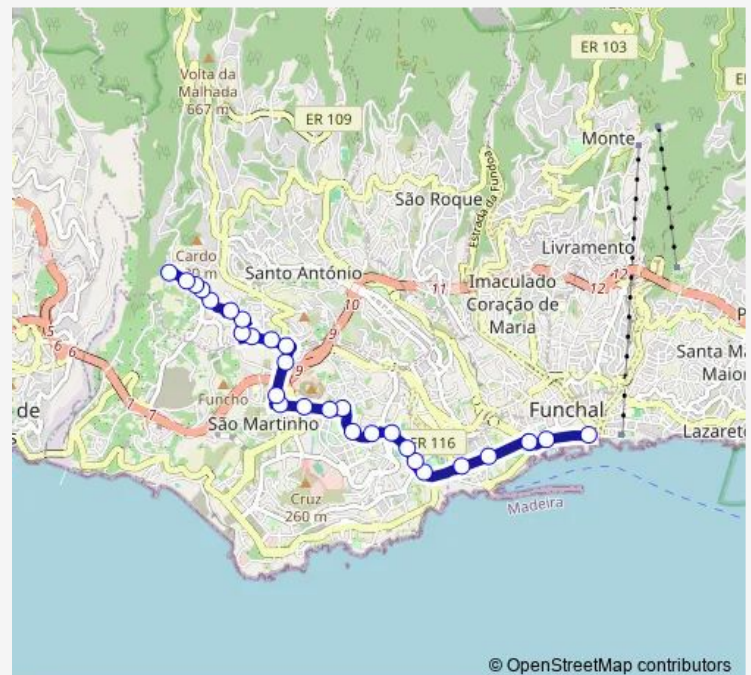

São Martinho D (66)

### Route schedule

STA Quitéria T-8 (1077a) — PC Povo (2)

Monday	05:45-00:15 <sup>+1</sup>
Tuesday	05:45-00:15 <sup>+1</sup>
Wednesday	05:45-00:15 <sup>+1</sup>
Thursday	05:45-00:15 <sup>+1</sup>
Friday	05:45-00:15 <sup>+1</sup>
Saturday	05:45-00:15 <sup>+1</sup>
Sunday	05:45-00:15 <sup>+1</sup>

### Route info

Direction: STA Quitéria T-8 (1077a)

Stops: 35

Trip Duration: 0 hour 23 min

© OpenStreetMap contributors

CAM S Martinho-Vargem D (64)

Tourigalo S Martinho D (62)

Avista Navios D (60)

## Route schedule

AV Mar Alfândega (13a) — STA Quitéria T-8 (1077a)

Monday 06:10-00:40<sup>+1</sup>Tuesday 06:10-00:40<sup>+1</sup>Wednesday 06:10-00:40<sup>+1</sup>Thursday 06:10-00:40<sup>+1</sup>Friday 06:10-00:40<sup>+1</sup>Saturday 06:10-00:40<sup>+1</sup>Sunday 06:10-00:40<sup>+1</sup>