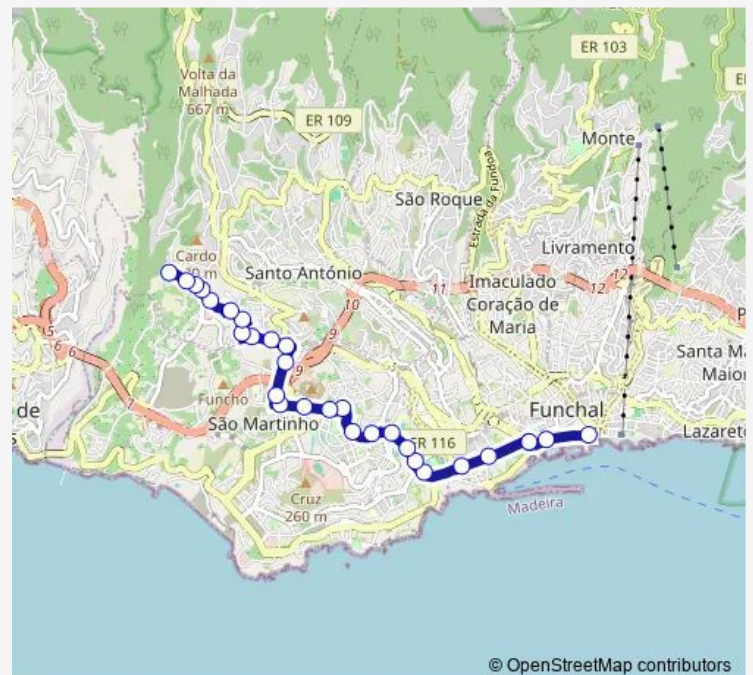

São Martinho D (66)

Route schedule

STA Quitéria T-8 (1077a) — PC Povo (2)

Monday	05:45-00:15 ⁺¹
Tuesday	05:45-00:15 ⁺¹
Wednesday	05:45-00:15 ⁺¹
Thursday	05:45-00:15 ⁺¹
Friday	05:45-00:15 ⁺¹
Saturday	05:45-00:15 ⁺¹
Sunday	05:45-00:15 ⁺¹

Route info

Direction: STA Quitéria T-8 (1077a)

Stops: 35

Trip Duration: 0 hour 23 min

© OpenStreetMap contributors

CAM S Martinho-Vargem D (64)

Tourigalo S Martinho D (62)

Avista Navios D (60)

Route schedule

AV Mar Alfândega (13a) — STA Quitéria T-8 (1077a)

Monday 06:10-00:40⁺¹Tuesday 06:10-00:40⁺¹Wednesday 06:10-00:40⁺¹Thursday 06:10-00:40⁺¹Friday 06:10-00:40⁺¹Saturday 06:10-00:40⁺¹Sunday 06:10-00:40⁺¹