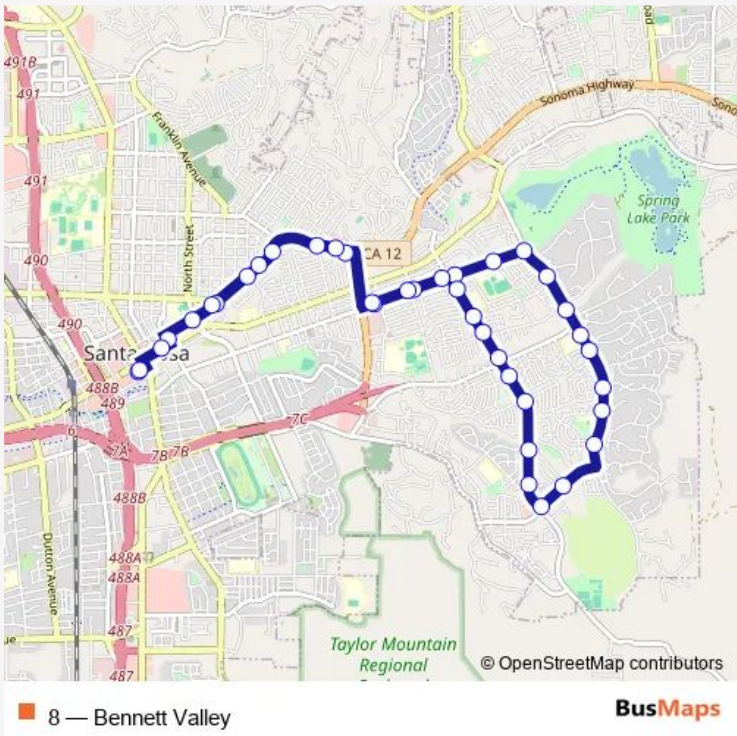

Bus 8 Bennett Valley

[Go to website](#)

Direction
 Transit Mall South Bays — Transit Mall South Bays
 38 stops
[Open route schedule](#)

- Transit Mall South Bays
- E St at Fourth St
- Fourth St at Brookwood Ave
- Fourth St at Pierce St
- Fourth St at Talbot Ave
- Fourth St at Alderbrook Dr
- Fourth St at Rogers Wy
- Fourth St at Farmers Ln
- Sonoma Ave at Farmers Ln
- Sonoma Ave at Franquette Ave
- Sonoma Ave at Yulupa Ave
- Sonoma Ave at Carley Dr
- Sonoma Ave at Summerfield Rd
- Summerfield Rd at Texas Ave
- Summerfield Rd at Mayette Ave
- Summerfield Rd at Hoen Ave
- Summerfield Rd at Shade Tree Ln
- Summerfield Rd at Carissa Ave
- Summerfield Rd at Horseshoe Dr
- Summerfield Rd at Horseshoe Dr-South
- Bethards Dr at Tachevah Dr

Route info
 Direction: Transit Mall South Bays
 Stops: 38
 Trip Duration: 0 hour 40 min

Bethards Dr at Yulupa Ave

Yulupa Ave at Neotomas Ave

Yulupa Ave at Tachevah Dr

Yulupa Ave at Sacramento Ave

Yulupa Ave at Douglas Dr

Friday 05:45-19:15

Saturday —

Sunday —

Route info

Direction: Transit Mall South Bays

Stops: 38

Trip Duration: 0 hour 45 min

Yulupa Ave at Douglas Dr

Fourth St at Proctor Dr

Fourth St at Pierce St

Third St at E St

Transit Mall North Bays

8 Bus time schedules and route maps are available in an offline PDF at busmaps.com. Use the busmaps.com website to see live bus times, train schedule or subway schedule, and step-by-step directions for all public transit in Santa Rosa