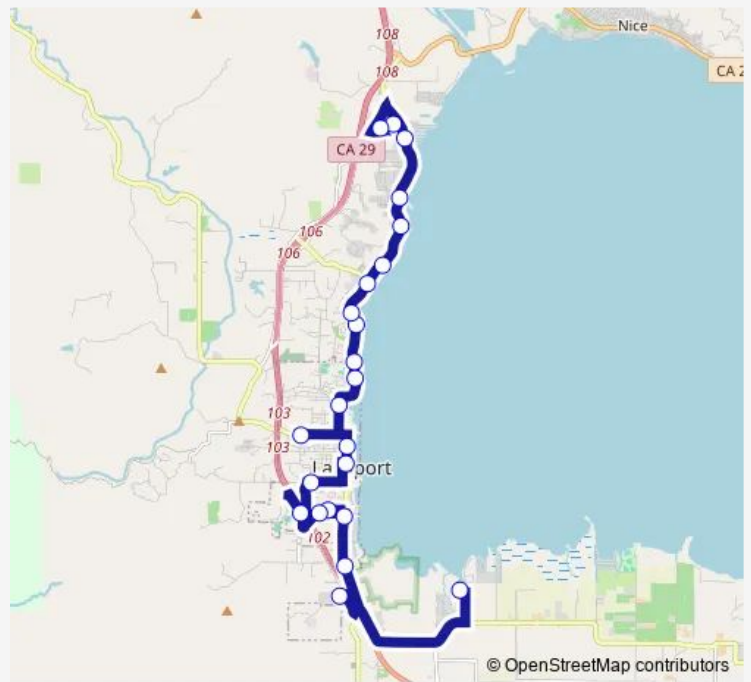

Bus 8 Lakeport City

[Go to website](#)

Direction
 Konocti Vista Casino — Sutter Lakeside Hospital
 23 stops
[Open route schedule](#)

- Konocti Vista Casino
- Mendocino College Lake Center
- S Main & Peckham K-Mart
- Main Street Nursery & Grocery Outlet
- Senior Center
- Bowling Alley
- Social Security & Dmv
- Martin Street at Bella Vista
- Main & Third
- Main Street and 9th Street (Natural High School)
- Safeway
- Via del Lago
- Lakeshore & Lange
- Beach Ln./Rainbow Lodge
- The Chateau
- Tower Mart
- Lakeshore Boulevard and Park Way
- Across from Rainbow Mobile Homes
- Rocky Point
- Across from People's Services
- Northport Mobile Home Park

Direction: Konocti Vista Casino
 Stops: 23
 Trip Duration: 0 hour 50 min

© OpenStreetMap contributors

8 — Lakeport City

Lakeside Health Center

Sutter Lakeside Hospital

Direction

Sutter Lakeside Hospital — Konocti Vista Casino

28 stops

[Open route schedule](#)

Sutter Lakeside Hospital

Lakeside Health Center

Northport Mobile Home Park

People's Services

El Dorado Motel

Rainbow Mobile Home Park

Thursday 07:30-19:30

Friday 07:30-19:30

Saturday 08:30-15:30

Sunday —

Route info

Direction: Sutter Lakeside Hospital

Stops: 28

Trip Duration: 0 hour 50 min