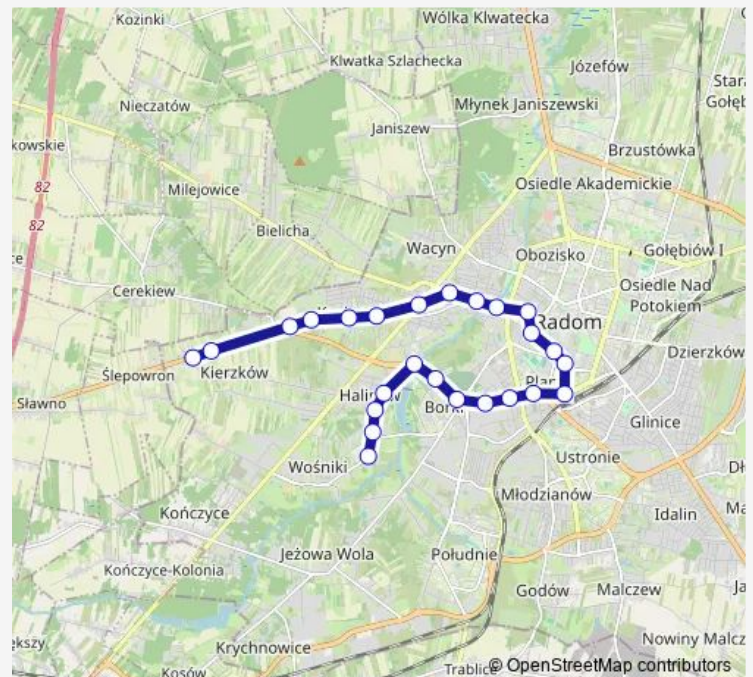

Bus 8 Os. Woźniki — Kierzków

[Go to website](#)

Direction

Wolanowska li — Kierzków

2 stops

[Open route schedule](#)

Wolanowska li

Kierzków

Route schedule

Wolanowska li — Kierzków

Monday	03:59-08:25
Tuesday	03:59-08:25
Wednesday	03:59-08:25
Thursday	03:59-08:25
Friday	03:59-08:25
Saturday	05:06-08:25
Sunday	05:06-08:25

Route info

Direction: Wolanowska li

Stops: 2

Trip Duration: 0 hour 1 min

8 — Os. Woźniki — Kierzków

BusMaps