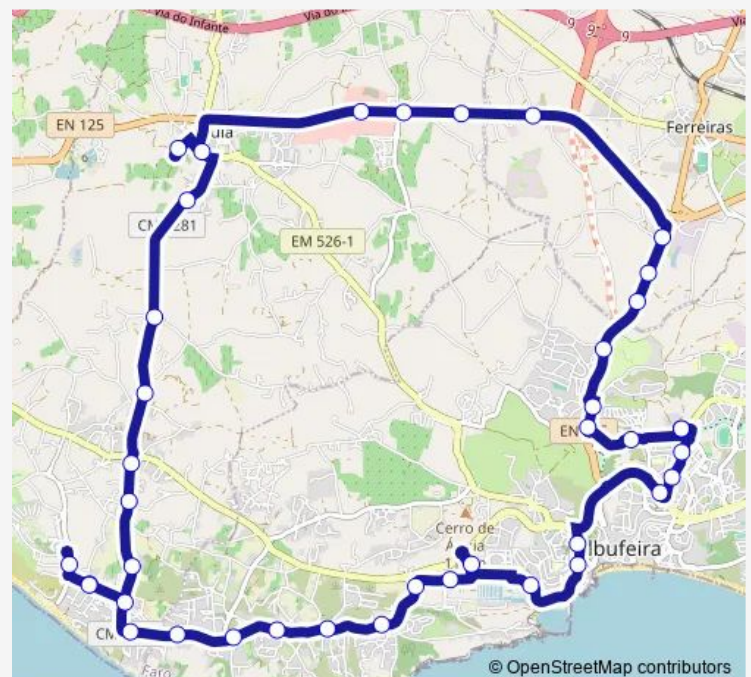

### Direction

Terminal Rodoviário — Terminal Rodoviário

40 stops

[Open route schedule](#)

Terminal Rodoviário

Estr. Vale Pedras / Gnr

Mercado Caliços

Av. Descobr. / Sec. Albufeira

### Route schedule

Terminal Rodoviário — Terminal Rodoviário

Monday 07:00-23:35

Tuesday 07:00-23:35

Wednesday 07:00-23:35

Thursday 07:00-23:35

Friday 07:00-23:35

Saturday 07:00-23:35

### Route info

Direction: Terminal Rodoviário

Stops: 40

Trip Duration: 0 hour 57 min

8 — Circular Galé - Guia - Algarveshopping

BusMaps

Vale Rabelho Norte

Vale Parra