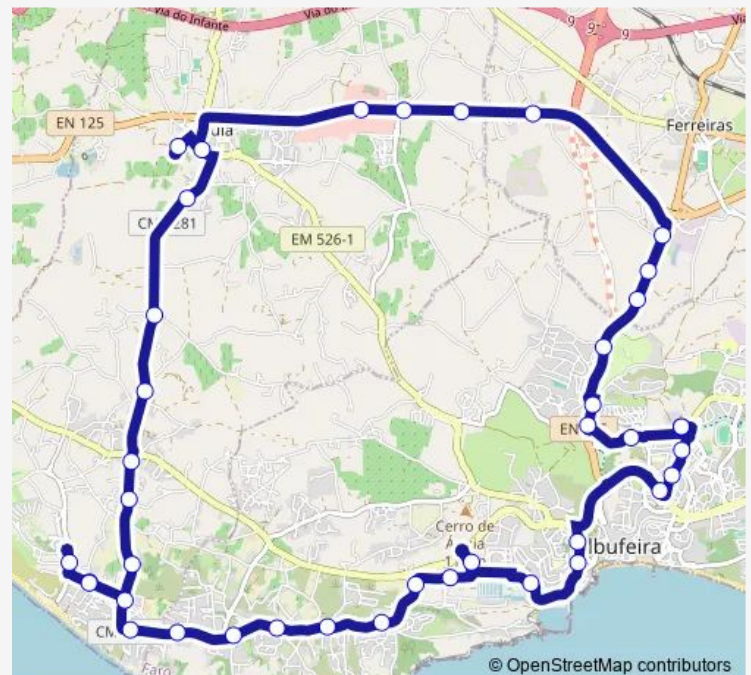

Bus 8 Circular Galé - Guia - Algarveshopping

[Go to website](#)

Direction

Terminal Rodoviário — Terminal Rodoviário

40 stops

[Open route schedule](#)

Terminal Rodoviário

Estr. Vale Pedras / Gnr

Salgados

Estr. Salgados

Vale Rabelho Sul

Route schedule

Terminal Rodoviário — Terminal Rodoviário

Monday 07:00-23:35

Tuesday 07:00-23:35

Wednesday 07:00-23:35

Thursday 07:00-23:35

Friday 07:00-23:35

Saturday 07:00-23:35

Sunday 07:00-23:35

Route info

Direction: Terminal Rodoviário

Stops: 40

Trip Duration: 0 hour 57 min

8 — Circular Galé - Guia - Algarveshopping

Vale Rabelho Norte

Vale Parra

Montes Juntos

Ilha da Madeira

Barrancos

Mercado Guia

EB Guia