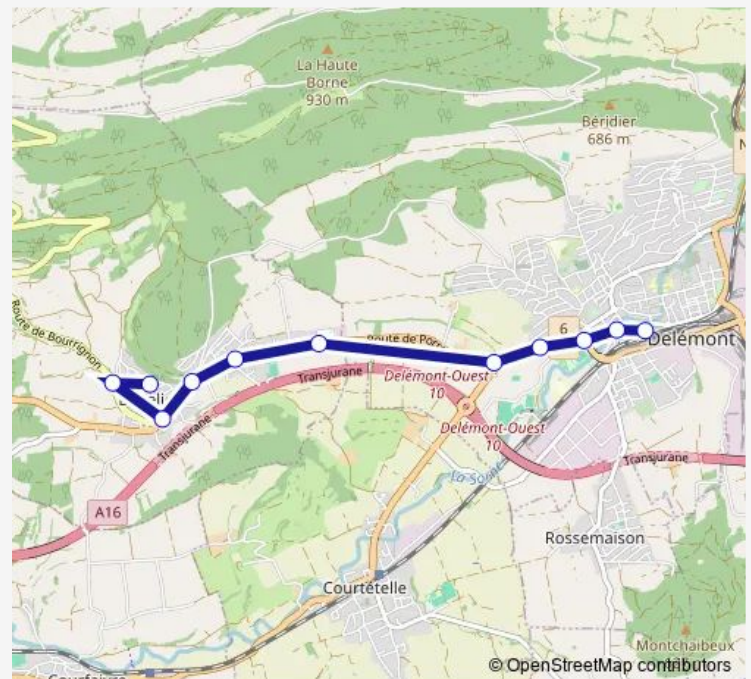

### Route schedule

Delémont, gare — Develier, Sur Cré

Monday 06:52-21:22

Tuesday 06:52-21:22

Wednesday 06:52-21:22

Thursday 06:52-21:22

Friday 06:52-21:22

Saturday 19:22

### Route info

Direction: Delémont, gare

Stops: 11

Trip Duration: 0 hour 10 min

## Route info

Direction: Develier, Sur Cré

Stops: 11

Trip Duration: 0 hour 13 min

## Route info

Direction: Develier, Pré au Maire

Stops: 10

Trip Duration: 0 hour 12 min