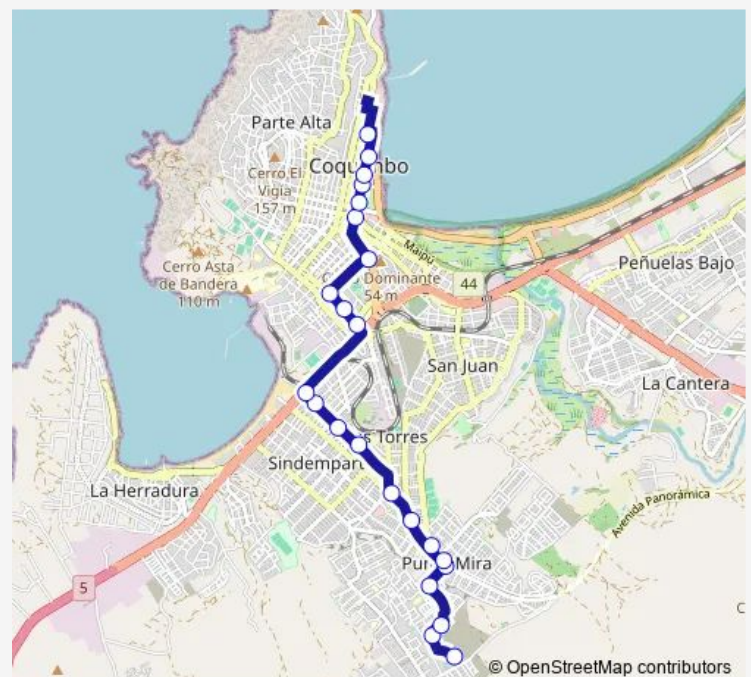

### Route schedule

Terminal Liserco — Freire

Monday 07:12-18:52

Tuesday 07:12-18:52

Wednesday 07:12-18:52

Thursday 07:12-18:52

Friday 07:12-18:52

Saturday 07:20-19:00

### Route info

Direction: Terminal Liserco

Stops: 23

Trip Duration: 0 hour 52 min

8 — Centro

Varela, 902-998

Freire

## Route schedule

Varela, 901-999 — Terminal Liserco

Monday 07:58-18:58

Tuesday 07:58-18:58

Wednesday 07:58-18:58

Thursday 07:58-18:58

Friday 07:58-18:58

Saturday 08:20-19:00

## Route info

Direction: Varela, 901-999

Stops: 18

Trip Duration: 0 hour 44 min

8 Bus time schedules and route maps are available in an offline PDF at [busmaps.com](https://busmaps.com). Use the [busmaps.com](https://busmaps.com) website to see live bus times, train schedule or subway schedule, and step-by-step directions for all public transit in Coquimbo