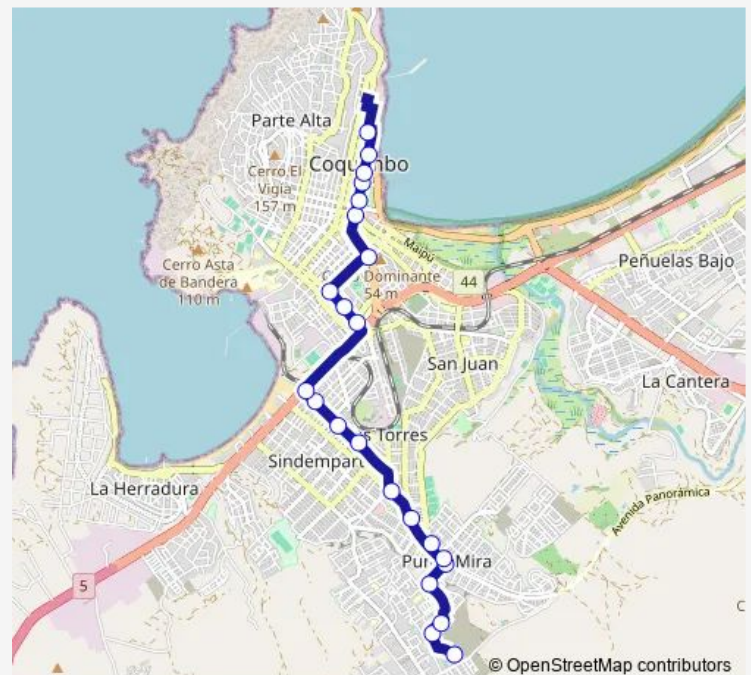

Thursday 07:12-18:52

Friday 07:12-18:52

Saturday 07:20-19:00

Sunday 10:00-18:00

**Route info**

Direction: Terminal Liserco

Stops: 23

Trip Duration: 0 hour 52 min

## Direction

Varela, 901-999 — Terminal Liserco

18 stops

[Open route schedule](#)

Varela, 901-999

Varela, 1101-1113

Varela, 1201-1299

Varela, 1401-1499

## Route schedule

Varela, 901-999 — Terminal Liserco

Monday 07:58-18:58

Tuesday 07:58-18:58

Wednesday 07:58-18:58

Thursday 07:58-18:58

Friday 07:58-18:58

Saturday 08:20-19:00

## Route info

Direction: Varela, 901-999

Stops: 18

Trip Duration: 0 hour 44 min

8 Bus time schedules and route maps are available in an offline PDF at busmaps.com. Use the busmaps.com website to see live bus times, train schedule or subway schedule, and step-by-step directions for all public transit in Coquimbo