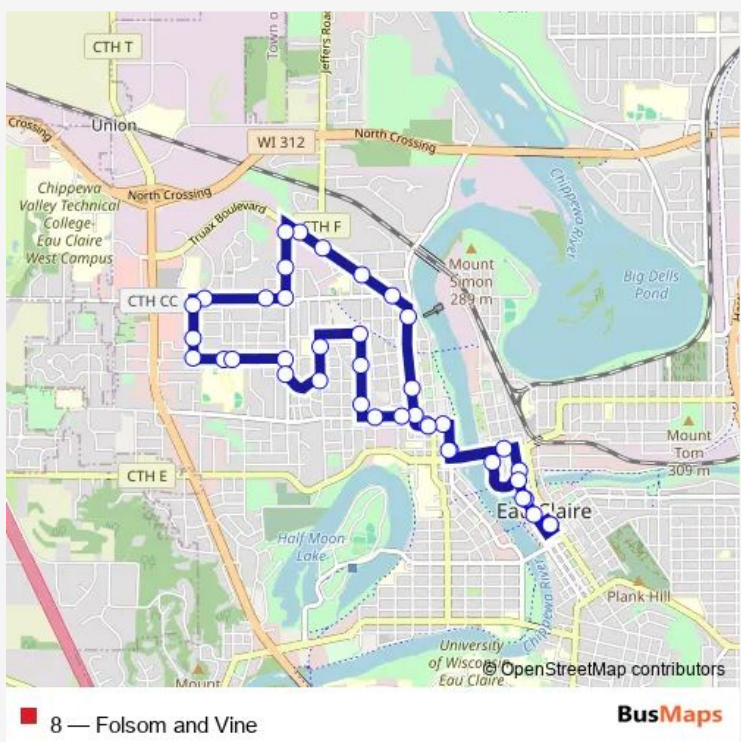

## Bus 8 Folsom and Vine

[Go to website](#)

**Direction**  
 Transfer Center — Transfer Center

40 stops

[Open route schedule](#)

- Transfer Center
- Barstow and Eau Claire
- Barstow and Galloway
- Madison and Hobart
- Oxford and Madison
- Platt and Oxford
- Platt and 2nd St
- 3rd and Vine
- 3rd and Walnut
- 3rd and Mead
- Truax and Folsom
- Truax and 7th
- Truax and Jeffers
- Truax and 14th
- 14th and Truax
- 14th and Nestle Ave
- 14th and Folsom
- Folsom and Amstad
- Folsom and Old Orchard
- Robert Rd and Folsom St
- Robert St and Briarwood Ct

Route schedule  
 Transfer Center — Transfer Center

Monday	05:53-21:16
Tuesday	05:53-21:16
Wednesday	05:53-21:16
Thursday	05:53-21:16
Friday	05:53-21:16
Saturday	08:16-18:16
Sunday	—

Route info

Direction: Transfer Center

Stops: 40

Trip Duration: 0 hour 23 min

Robert Rd and W Moholt Dr

Moholt and Delong Driveway

Moholt and Haanstad

Moholt and Fourteenth

14th and Wilson Dr

Cedar and 11th

Riverfront Terrace and Wisconsin

Riverfront Terrace and Barstow

Barstow and Eau Claire

Barstow and Grand

Transfer Center

8 Bus time schedules and route maps are available in an offline PDF at [busmaps.com](https://busmaps.com). Use the [busmaps.com](https://busmaps.com) website to see live bus times, train schedule or subway schedule, and step-by-step directions for all public transit in Eau Claire