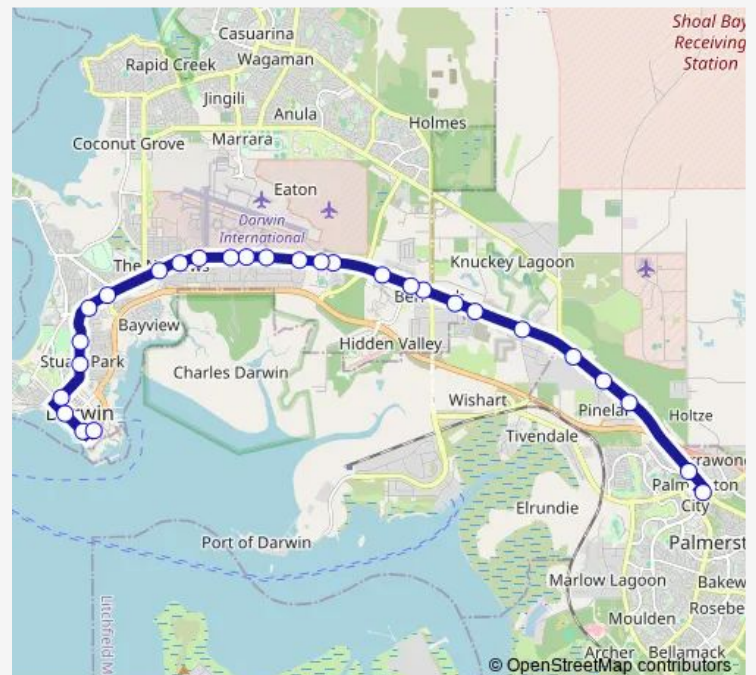

Stuart Hwy at Winnellie Post Office

Stuart Hwy Op Shiers Street

Stuart Hwy after Woolner Rd

Route schedule

Palmerston Interchange — Darwin Interchange

Monday 08:05

Tuesday 08:05

Wednesday 08:05

Thursday 08:05

Friday 08:05

Saturday —

Sunday —

Route info

Direction: Palmerston Interchange

Stops: 28

Trip Duration: 0 hour 42 min

8 — Palmerston - Darwin via Stuart Highway

Stuart Hwy opp Parap Rd

Stuart Hwy before Westralia Street

Stuart Hwy after King St

30 Daly St

St. Mary's School

Mitchell St Hilton Hotel

Darwin Interchange

Direction: Darwin Interchange

Stops: 29

Trip Duration: 0 hour 37 min

Stuart Hwy before Mander Rd

Stuart Hwy after Deviney Rd

Gateway Shopping Centre

Palmerston Interchange

Direction