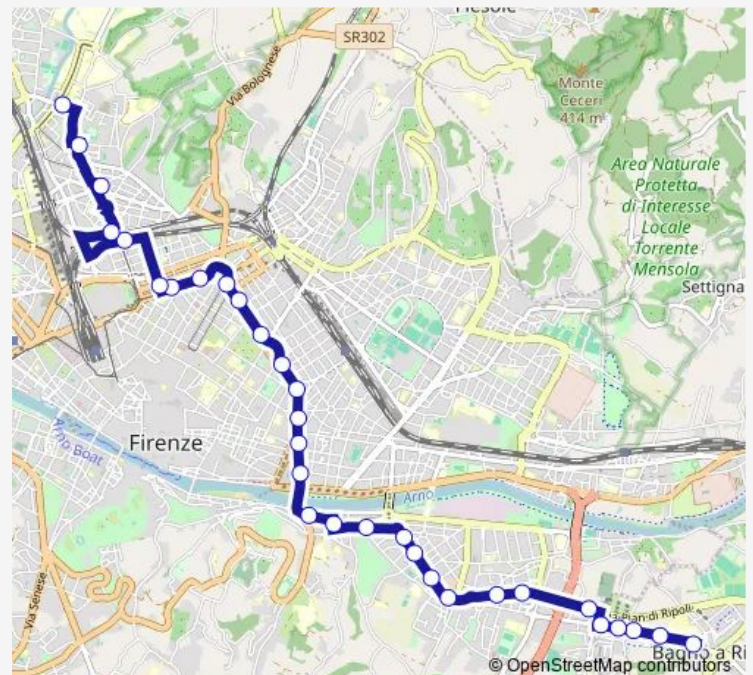

### Route schedule

Bagno A Ripoli I Ponti — Careggi Dino Del Garbo

Monday 06:00-22:05

Tuesday 06:00-22:05

Wednesday 06:00-22:05

Thursday 06:00-22:05

Friday 06:00-22:05

Saturday 06:00-22:00

### Route info

Direction: Bagno A Ripoli I Ponti

Stops: 31

Trip Duration: 0 hour 37 min

8 — Bagno A Ripoli-Dalmazia

Valori

Matteotti Liberta'

Lavagnini Liberta'

## Route info

Direction: Careggi Dino Del Garbo

Stops: 35

Trip Duration: 0 hour 45 min

Edimburgo

Kiev

Portogallo

Francia