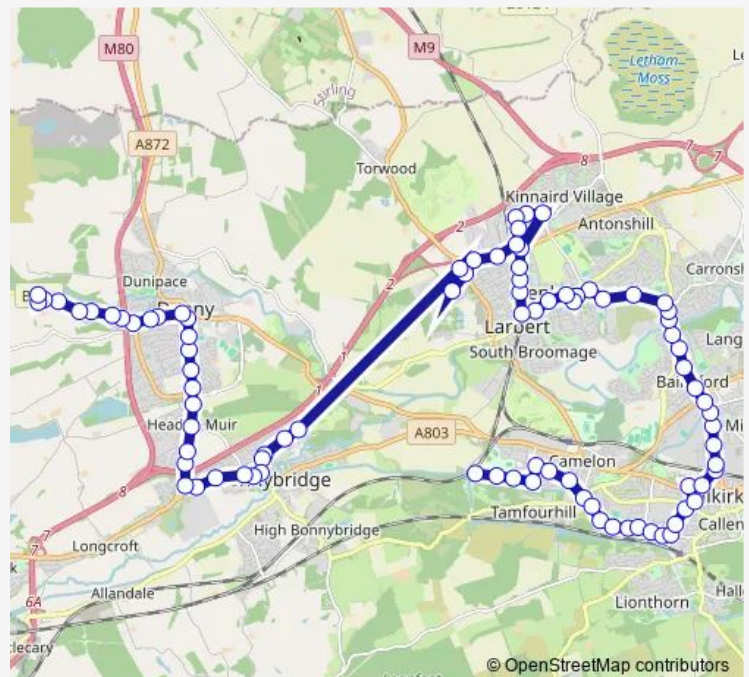

### Route schedule

Ochiltree Terrace Terminus — Myot View

Monday 07:05-19:03

Tuesday 07:05-19:03

Wednesday 07:05-19:03

Thursday 07:05-19:03

Friday 07:05-19:03

Saturday 07:05-19:03

### Route info

Direction: Ochiltree Terrace Terminus

Stops: 88

Trip Duration: 1 hour 18 min

Grahamston Station

Central Retail Park

Campfield Street

Dalderse Avenue