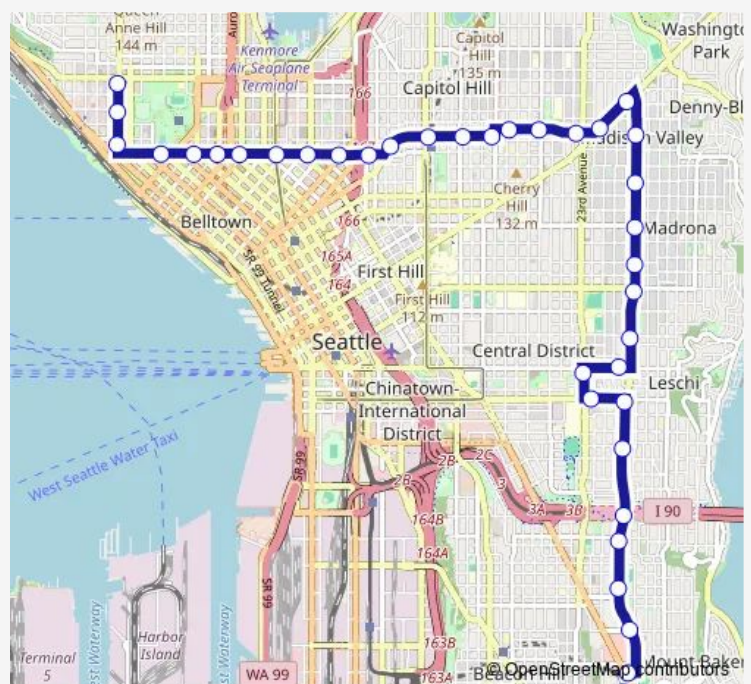

Martin L King Jr Way E & E John St

E Madison St & Martin L King Jr Way E

E Madison St & 25th Ave E

E John St & 22nd Ave E

E Thomas St & 19th Ave E

E Thomas St & 16th Ave E

Route schedule

Mount Baker Transit Center - Bay 2 — Mercer St & Queen Anne Ave N

Monday 05:31-00:30⁺¹

Tuesday 05:31-00:30⁺¹

Wednesday —

Thursday 05:31-00:30⁺¹

Friday 05:31-00:30⁺¹

Saturday 06:21-00:31⁺¹

Sunday 06:13-00:13⁺¹

Route info

Direction: Mount Baker Transit Center - Bay 2

Stops: 35

Trip Duration: 0 hour 37 min

E John St & 15th Ave E

E John St & 12th Ave E

E John St & 10th Ave E - Bay 2

E Olive Way & Summit Ave E

E Denny Way & Bellevue Ave E

Direction: Queen Anne Ave N & W Mercer St

Stops: 36

Trip Duration: 0 hour 43 min

Martin L King Jr Way & E Cherry St

Martin L King Jr Way & E Alder St

E Yesler Way & 27th Ave

23rd Ave S & E Yesler Way

S Jackson St & 23rd Ave S