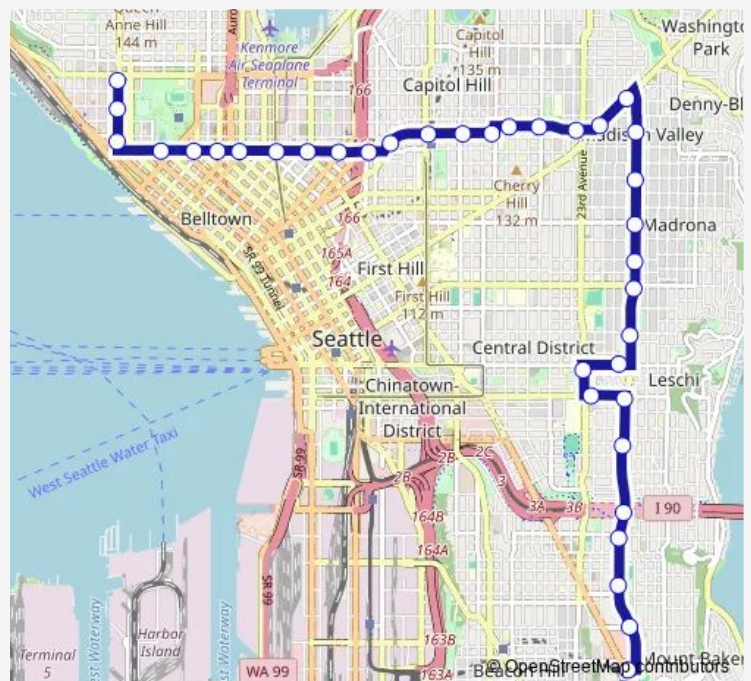

Martin L King Jr Way E & E John St

E Madison St & Martin L King Jr Way E

E Madison St & 25th Ave E

E John St & 22nd Ave E

E Thomas St & 19th Ave E

E Thomas St & 16th Ave E

Route schedule

Mount Baker Transit Center - Bay 2 — Mercer St & Queen Anne Ave N

Monday 05:31-00:30⁺¹

Tuesday 05:31-00:30⁺¹

Wednesday —

Thursday 05:31-00:30⁺¹

Friday 05:31-00:30⁺¹

Saturday 06:21-00:31⁺¹

Sunday 06:13-00:13⁺¹

Route info

Direction: Mount Baker Transit Center - Bay 2

Stops: 35

Trip Duration: 0 hour 36 min

E John St & 15th Ave E

E John St & 12th Ave E

E John St & 10th Ave E - Bay 2

E Olive Way & Summit Ave E

E Denny Way & Bellevue Ave E

Direction: Queen Anne Ave N & W Mercer St

Stops: 36

Trip Duration: 0 hour 39 min

Martin L King Jr Way & E Cherry St

Martin L King Jr Way & E Alder St

E Yesler Way & 27th Ave

23rd Ave S & E Yesler Way

S Jackson St & 23rd Ave S