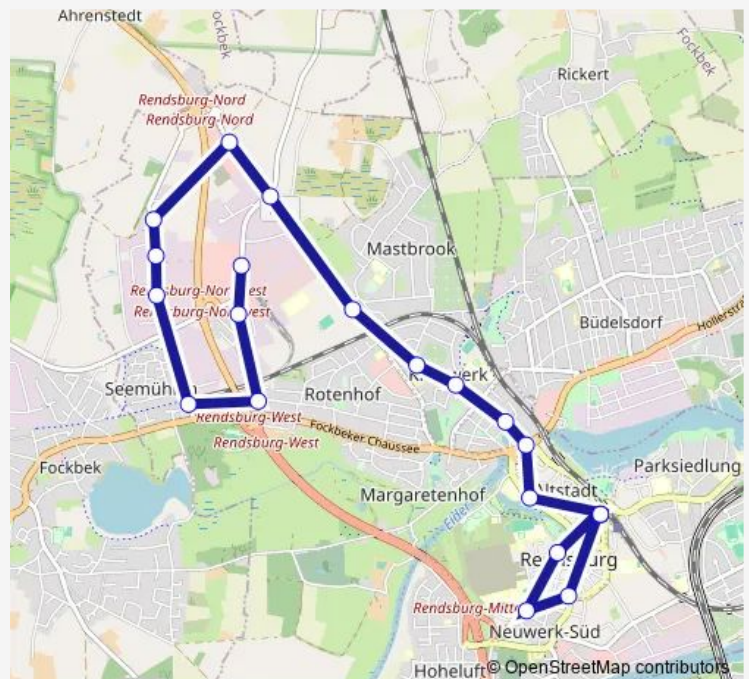

Rendsburg Gerhardstraße

Rendsburg Thormannplatz

Rendsburg Schiffbrückenplatz

Rendsburg Zob

Rendsburg Paradeplatz

Rendsburg Krankenhaus

Rendsburg Grafenstraße

Rendsburg Zob

Route schedule

Rendsburg Eiderpark — Rendsburg Zob

Monday —

Tuesday 06:32-17:32

Wednesday —

Thursday —

Friday —

Saturday —

Sunday —

Route info

Direction: Rendsburg Eiderpark

Stops: 20

Trip Duration: 0 hour 31 min

Direction

Rendsburg Zob — Rendsburg Eiderpark

9 stops

Rendsburg Holtex

Rendsburg Eiderpark

Route schedule

Rendsburg Zob — Rendsburg Eiderpark

Monday	—
Tuesday	06:20-17:20
Wednesday	—
Thursday	—
Friday	—
Saturday	—
Sunday	—

Route info

Direction: Rendsburg Zob

Stops: 9