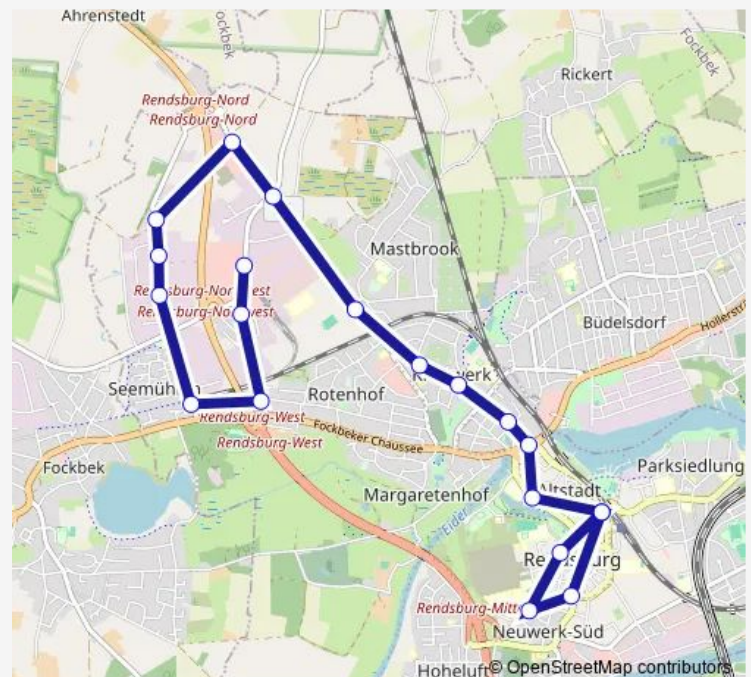

Rendsburg Gerhardstraße

Rendsburg Thormannplatz

Rendsburg Schiffbrückenplatz

Rendsburg Zob

Rendsburg Paradeplatz

Rendsburg Krankenhaus

Rendsburg Grafenstraße

Rendsburg Zob

Route schedule

Rendsburg Eiderpark — Rendsburg Zob

Monday 06:32-17:32

Tuesday 06:32-17:32

Wednesday 06:32-17:32

Thursday 06:32-17:32

Friday 06:32-17:32

Saturday —

Sunday —

Route info

Direction: Rendsburg Eiderpark

Stops: 20

Trip Duration: 0 hour 31 min

Direction

Rendsburg Zob — Rendsburg Eiderpark

9 stops

Rendsburg Holtex

Rendsburg Eiderpark

Route schedule

Rendsburg Zob — Rendsburg Eiderpark

Monday	06:20-17:20
Tuesday	06:20-17:20
Wednesday	06:20-17:20
Thursday	06:20-17:20
Friday	06:20-17:20
Saturday	—
Sunday	—