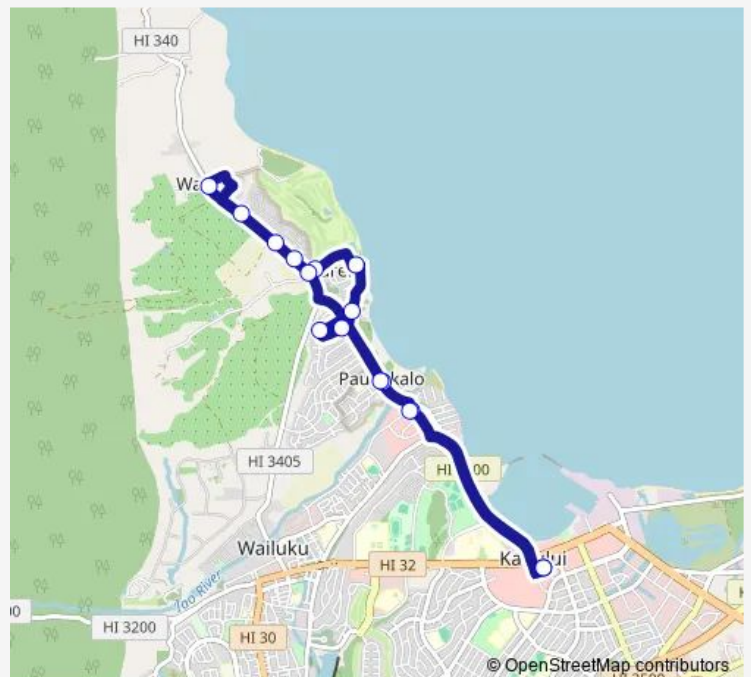

Bus 8 08 - Waihe'e Villager

[Go to website](#)

Direction
 Kahului Transit Center — Kahului Transit Center
 16 stops
[Open route schedule](#)

- Kahului Transit Center
- Ho'okahi St./Eha St. (to Waihe'e)
- Waiehu Beach Rd./Ka'ae Rd.
- L. Waiehu Beach Rd./Pakele Pl.
- Akake St./L. Waiehu Beach Rd.
- Hoana St./Oceanview Estates
- Kahekili Hwy./Bus Shelter
- Kahekili Hwy./Waiehu Kou
- Kahekili Hwy./Ho'ola Hou St. (past)
- Richard Pablo Caldito Sr. Park
- Kahekili Hwy./Hoana St.
- Aukai Pl./Waiehu Heights
- Wailupe Dr./Waiehu Heights
- Waiehu Beach Rd./Kuhio Pl.
- Ho'okahi St./Eha St. (to Kahului)
- Kahului Transit Center

Route schedule

Kahului Transit Center — Kahului Transit Center

Monday	07:15-19:15
Tuesday	07:15-19:15
Wednesday	07:15-19:15
Thursday	07:15-19:15
Friday	07:15-19:15
Saturday	07:15-19:15
Sunday	07:15-19:15

Route info

Direction: Kahului Transit Center

Stops: 16

Trip Duration: 0 hour 45 min

8 — 08 - Waihe'e Villager

8 Bus time schedules and route maps are available in an offline PDF at busmaps.com. Use the busmaps.com website to see live bus times, train schedule or subway schedule, and step-by-step directions for all public transit in Wailuku