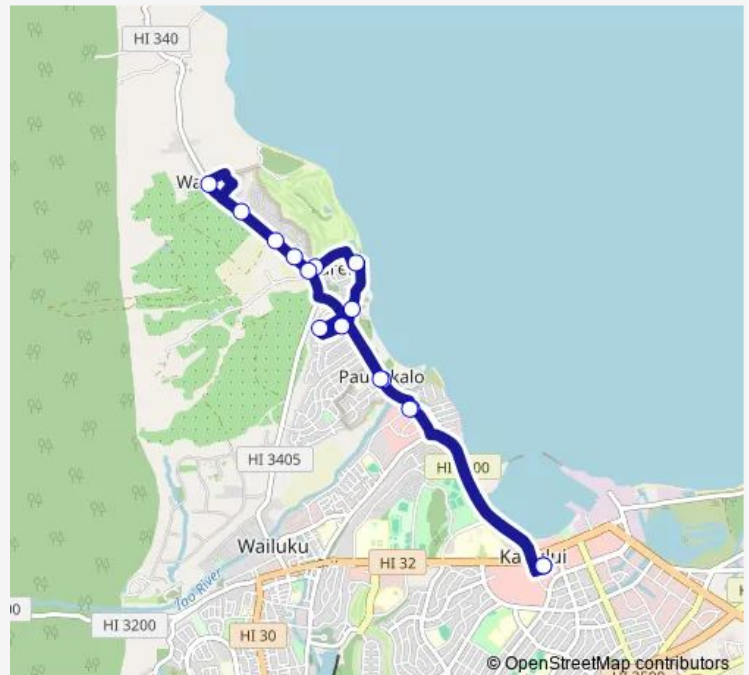

Bus 8 08 - Waihe'e Villager

[Go to website](#)

Direction

Kahului Transit Center — Kahului Transit Center

16 stops

[Open route schedule](#)

Kahului Transit Center

Ho'okahi St./Eha St. (to Waihe'e)

Kahekili Hwy./Hoana St.

Aukai Pl./Waiehu Heights

Wailupe Dr./Waiehu Heights

Waiehu Beach Rd./Kuhio Pl.

Ho'okahi St./Eha St. (to Kahului)

Kahului Transit Center

Route schedule

Kahului Transit Center — Kahului Transit Center

Monday 07:15-19:15

Tuesday 07:15-19:15

Wednesday 07:15-19:15

Thursday 07:15-19:15

Friday 07:15-19:15

Saturday 07:15-19:15

Sunday 07:15-19:15

Route info

Direction: Kahului Transit Center

Stops: 16

Trip Duration: 0 hour 45 min

8 — 08 - Waihe'e Villager

8 Bus time schedules and route maps are available in an offline PDF at busmaps.com. Use the busmaps.com website to see live bus times, train schedule or subway schedule, and step-by-step directions for all public transit in Wailuku