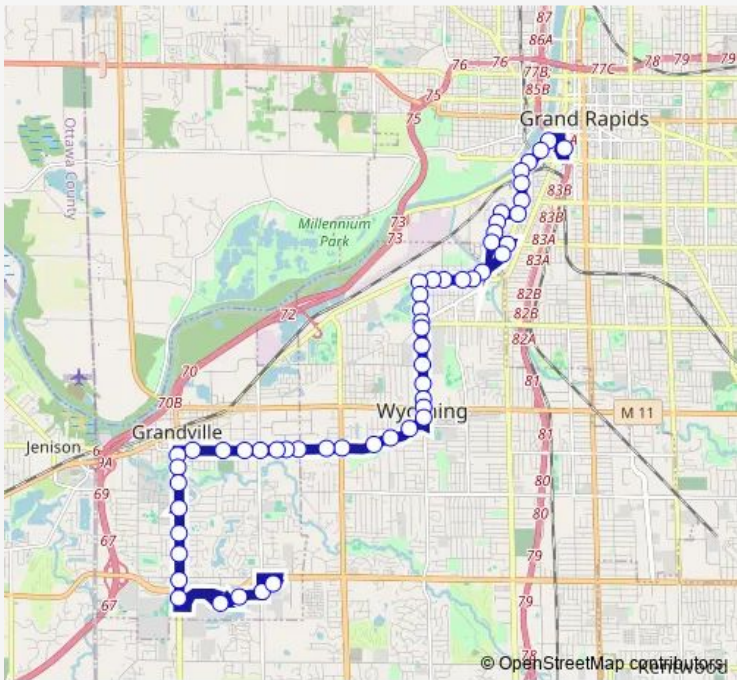

## Bus 8 Prairie

[Go to website](#)

**Direction**  
 Rapid Central Station — Target - Rivertown  
 54 stops  
[Open route schedule](#)

- Rapid Central Station
- Market/Cherry (Sb)
- Market/Ney (Sb)
- Market/Wealthy (Sb)
- Godfrey/Market (Sb)
- Godfrey/Chestnut (Sb)
- Godfrey/Clemente Park (Sb)
- Godfrey/Oxford (Sb)
- Oxford/Dorchester (Wb)
- Dorchester/Eton (Sb)
- Dorchester/Curve (Sb)
- Dorchester/Hall (Sb)
- Hall/Godfrey (Eb)
- Godfrey/Liberty (Sb)
- Godfrey/Plastico (Sb)
- Godfrey/Freeman (Sb)
- Chicago/Nagel (Wb)
- Chicago/Judd (Wb)
- Chicago/Federal (Wb)
- Burlingame/Chicago (Sb)
- Burlingame/Engle (Sb)

Route schedule  
 Rapid Central Station — Target - Rivertown

Monday	05:45-22:20
Tuesday	05:45-22:20
Wednesday	05:45-22:20
Thursday	05:45-22:20
Friday	05:45-22:20
Saturday	06:15-21:15
Sunday	07:15-18:15

Route info  
 Direction: Rapid Central Station  
 Stops: 54  
 Trip Duration: 0 hour 36 min

Burlingame/Franco (Sb)

Burlingame/Burton (Sb)

Burlingame/Beverly (Sb)

Burlingame/2275 Burlingame (Sb)

Burlingame/Porter (Sb)

Rivertown Crossings Mall

Meijer - Rivertown (Eb)

Ivanrest/Century Center (Nb)

Target - Rivertown

**Direction**

Target - Rivertown — Rapid Central Station

52 stops

[Open route schedule](#)