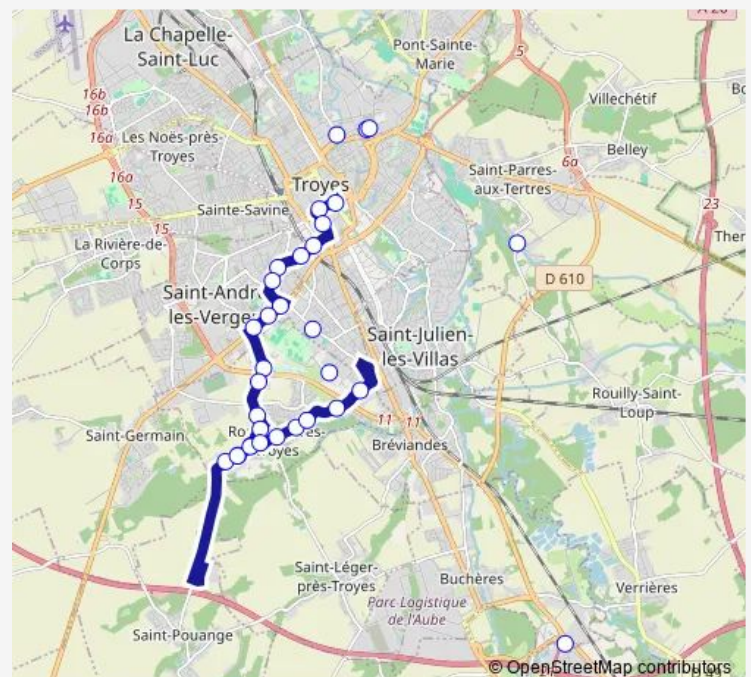

Lombards

Route schedule

Chaillouet — BAS Trevois

Monday 06:28-20:06

Tuesday 06:28-20:06

Wednesday 06:29-20:06

Thursday 06:28-20:06

Friday 06:28-20:06

Saturday 06:30-20:06

Sunday —

Route info

Direction: Chaillouet

Stops: 31

Trip Duration: 0 hour 32 min

Pascal

Thierry

Direction

BAS Trevois — Chaillouet

32 stops

[Open route schedule](#)

BAS Trevois

Beurnonville

Terrasses

Bucherer Parc Activ.

Tuesday 06:19-19:35

Wednesday 06:19-19:35

Thursday 06:19-19:35

Friday 06:19-19:35

Saturday 06:19-19:35

Sunday —

Route info

Direction: BAS Trevois