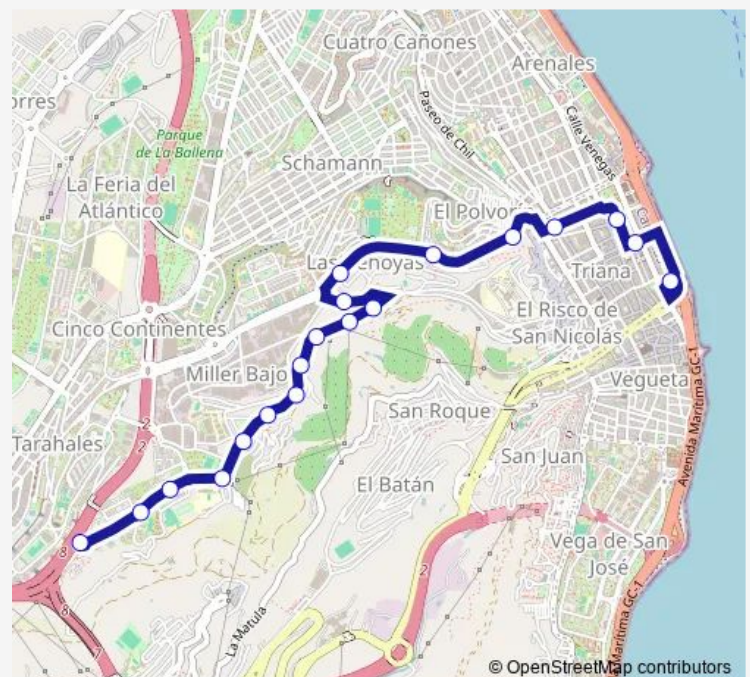

### Route schedule

Lomo de La Cruz — Teatro

Monday 06:25-21:10

Tuesday 06:25-21:10

Wednesday 06:25-21:10

Thursday 06:25-21:10

Friday 06:25-21:10

Saturday —

### Route info

Direction: Lomo de La Cruz

Stops: 19

Trip Duration: 0 hour 24 min

8 — Teatro - Lomo de La Cruz