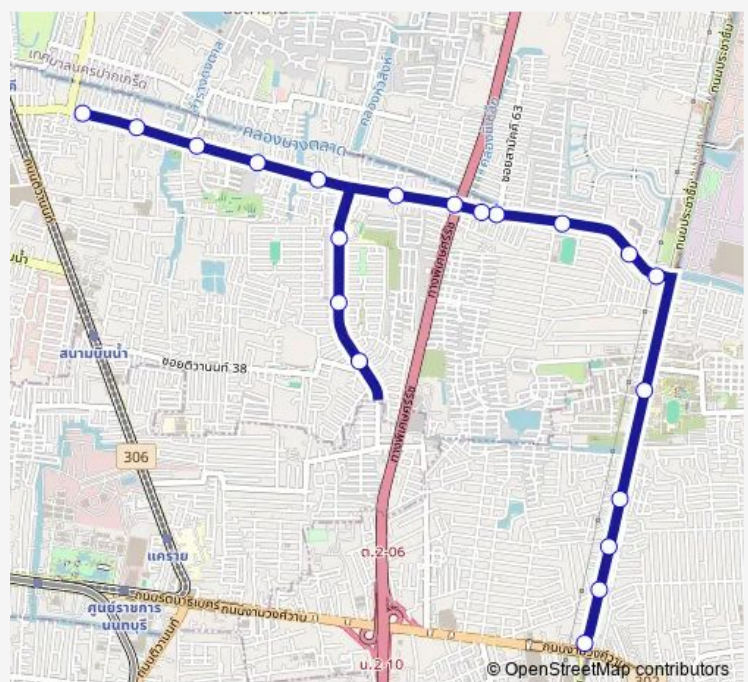

จุดขึ้นลง;visual stop

จุดขึ้นลง;visual stop

จุดขึ้นลง;visual stop

จุดขึ้นลง;visual stop

Route schedule

แยกพงษ์เพชร (ขาออก);Phong Phet Intersection (outbound)
— จุดขึ้นลง;visual stop

Monday 00:00

Tuesday 00:00

Wednesday 00:00

Thursday 00:00

Friday 00:00

Saturday 00:00

Sunday 00:00

Route info

Direction: แยกพงษ์เพชร (ขาออก);Phong Phet Intersection (outbound)

Stops: 20

Trip Duration: 1 hour 6 min

8 — ซอยงามวงศ์วาน 27 - ถนนสามัคคี;Soi Ngamwongwarn 27 - Samakkhi Road

จุดขึ้นลง;visual stop

จุดขึ้นลง;visual stop

8 Bus time schedules and route maps are available in an offline PDF at busmaps.com. Use the busmaps.com website to see live bus times, train schedule or subway schedule, and step-by-step directions for all public transit in Mueang Nonthaburi