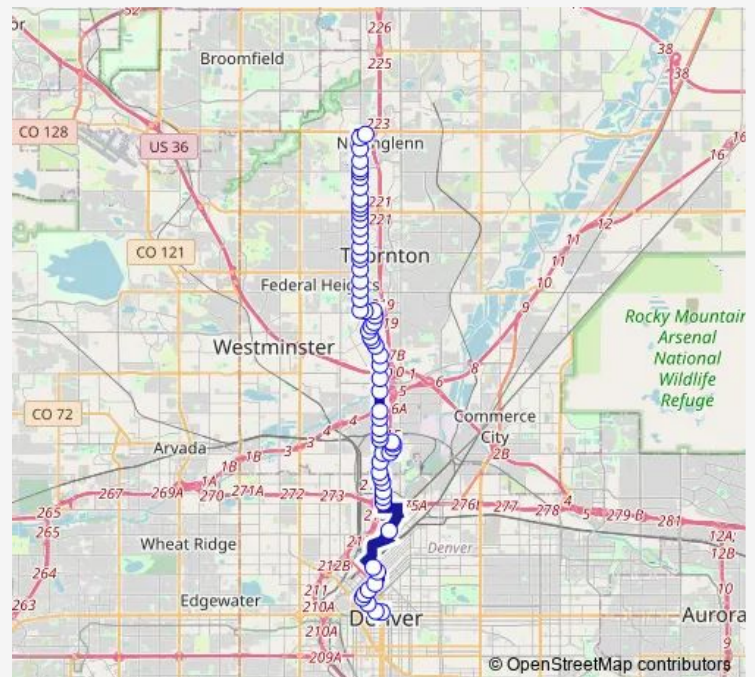

Bus 8 North Broadway / Huron

[Go to website](#)

Direction

Platte Maintenance Lot — Civic Center Station (16th Drop-Off)

7 stops

[Open route schedule](#)

Platte Maintenance Lot

31st St & Ringsby Ct

22nd St & Larimer St

Broadway & Curtis St

Broadway & Stout St

Broadway & Glenarm Pl

Civic Center Station (16th Drop-Off)

Route schedule

Platte Maintenance Lot — Civic Center Station (16th Drop-Off)

Monday	09:25-16:39
Tuesday	09:25-16:39
Wednesday	09:25-16:39
Thursday	09:25-16:39
Friday	09:25-16:39
Saturday	—
Sunday	—

Route info

Direction: Platte Maintenance Lot

Stops: 7

Trip Duration: 0 hour 16 min

8 — North Broadway / Huron

Direction

Civic Center Station Gate 4 — Platte Maintenance Lot

10 stops

[Open route schedule](#)

Civic Center Station Gate 4

15th St & Cleveland Pl

15th St & Welton St [Z Stop]

15th St & Champa St [Z Stop]

Curtis St & 16th Street Mall

Curtis St & 18th St

Curtis St & 20th St