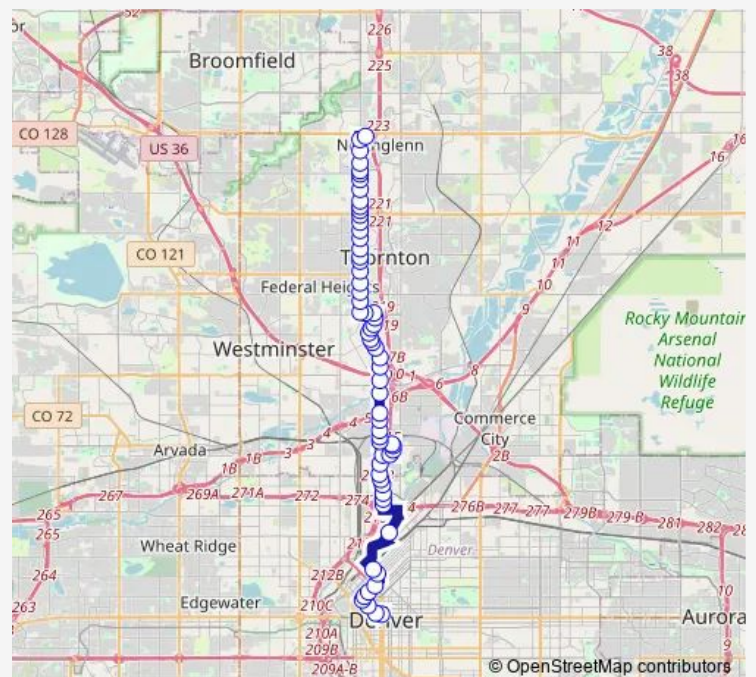

Broadway & Stout St

Broadway & Glenarm Pl

Civic Center Station (16th Drop-Off)

### Route schedule

Platte Maintenance Lot — Civic Center Station (16th Drop-Off)

Monday	09:25-16:39
Tuesday	09:25-16:39
Wednesday	09:25-16:39
Thursday	09:25-16:39
Friday	09:25-16:39
Saturday	—
Sunday	—

### Route info

Direction: Platte Maintenance Lot

Stops: 7

Trip Duration: 0 hour 16 min

8 — North Broadway / Huron

**Direction**

Civic Center Station Gate 3 — Platte Maintenance Lot

10 stops

[Open route schedule](#)

Civic Center Station Gate 3

15th St &amp; Cleveland Pl

15th St &amp; Welton St [ Z Stop ]

15th St &amp; Champa St [ Z Stop ]

Curtis St &amp; 16th Street Mall

Curtis St &amp; 18th St