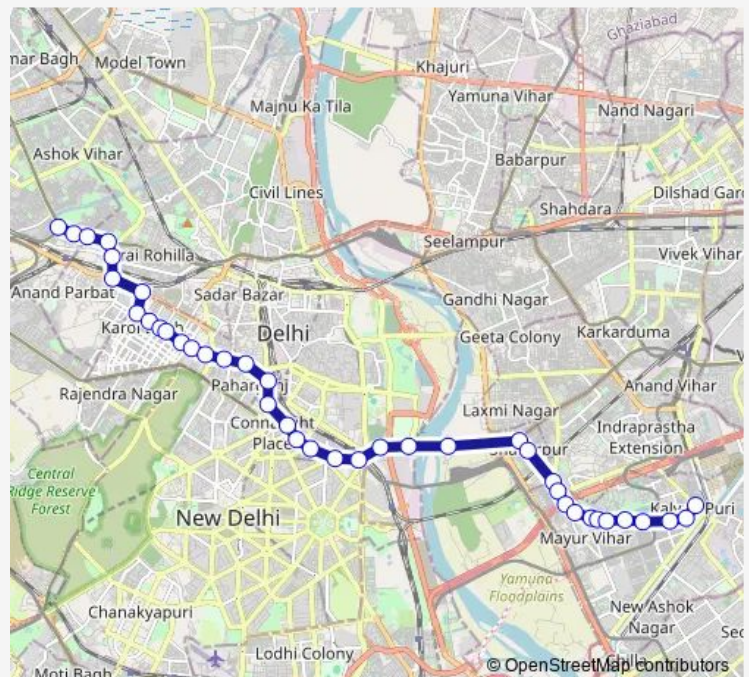

### Direction

Inderlok Metro Station — Kalyan Puri Terminal

40 stops

[Open route schedule](#)

- Inderlok Metro Station
- Shastri Nagar Shiv Nagar
- Shastri Nagar E Block
- Shastri Nagar Metro Station
- Sarai Rohilla Flyover
- Sarai Rohilla Railway Station
- Liberty Cinema
- Dev Nagar / Khalsa College
- Prahlad Market
- Thana DB Gupta Road
- DB Gupta Market
- Faiz Road
- Karol Bagh Terminal
- Jhandewalan
- Paharganj Police Station
- Dispensary Paharganj
- New Delhi Railway Station Gate 1
- Marina
- Super Bazar
- Barakhamba Metro Station
- Modern School

### Route schedule

Inderlok Metro Station — Kalyan Puri Terminal

Monday	05:00-21:45
Tuesday	05:00-21:45
Wednesday	05:00-21:45
Thursday	05:00-21:45
Friday	05:00-21:45
Saturday	05:00-21:45
Sunday	05:00-21:45

### Route info

Direction: Inderlok Metro Station

Stops: 40

Trip Duration: 1 hour 14 min

■ 351up

BusMaps

Mandi house

Tilak Bridge