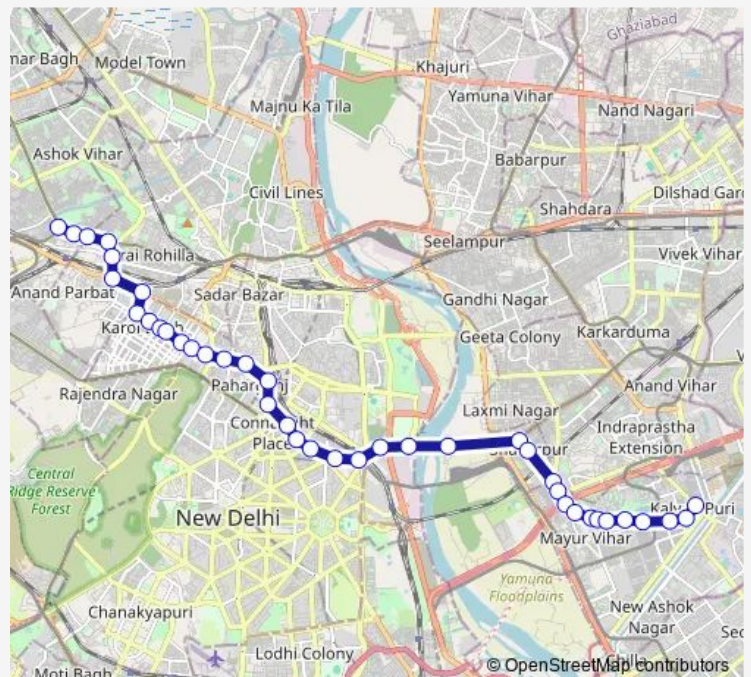

Bus 351up

[Go to website](#)

Direction

Inderlok Metro Station — Kalyan Puri Terminal

40 stops

[Open route schedule](#)

- Inderlok Metro Station
- Shastri Nagar Shiv Nagar
- Shastri Nagar E Block
- Shastri Nagar Metro Station
- Sarai Rohilla Flyover
- Sarai Rohilla Railway Station
- Liberty Cinema
- Dev Nagar / Khalsa College
- Prahlad Market
- Thana DB Gupta Road
- DB Gupta Market
- Faiz Road
- Karol Bagh Terminal
- Jhandewalan
- Paharganj Police Station
- Dispensary Paharganj
- New Delhi Railway Station Gate 1
- Marina
- Super Bazar
- Barakhamba Metro Station
- Modern School

Route schedule

Inderlok Metro Station — Kalyan Puri Terminal

Monday	05:00-21:45
Tuesday	05:00-21:45
Wednesday	05:00-21:45
Thursday	05:00-21:45
Friday	05:00-21:45
Saturday	05:00-21:45
Sunday	05:00-21:45

Route info

Direction: Inderlok Metro Station

Stops: 40

Trip Duration: 1 hour 14 min

■ 351up

BusMaps

Mandi house

Tilak Bridge

ITO AGCR