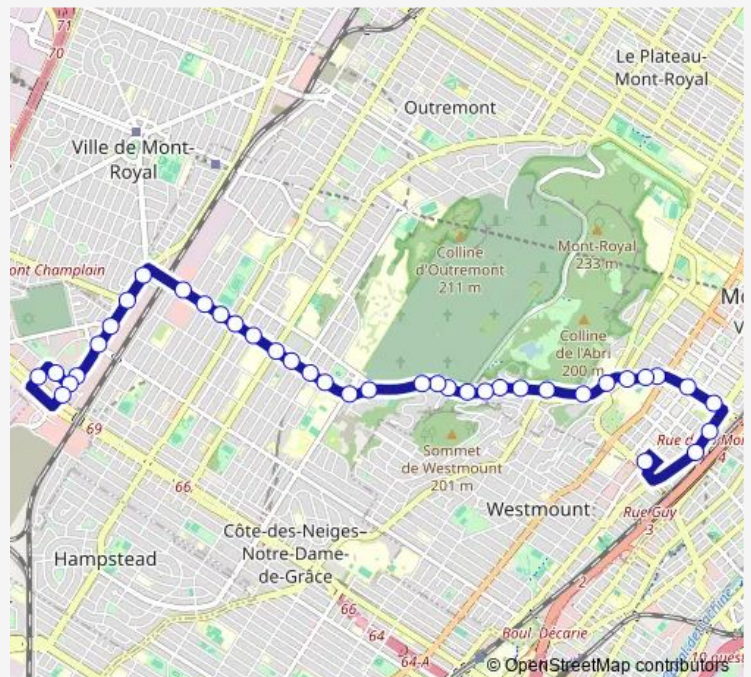

Route schedule

Station Atwater — Station Namur (Jean-Talon / Décarie)

Monday 03:19-02:30⁺¹

Tuesday 03:09-02:30⁺¹

Wednesday 03:09-02:55⁺¹

Thursday 03:09-02:55⁺¹

Friday 03:09-02:49⁺¹

Saturday 03:09-02:50⁺¹

Sunday 03:01-02:55⁺¹

Route info

Direction: Station Atwater

Stops: 38

Trip Duration: 0 hour 27 min

369 — Côte-des-Neiges

Station Côte-des-Neiges (Côte-des-Neiges / Lacombe

de la Côte-des-Neiges / Saint-Kevin

de la Côte-des-Neiges / Cedar

Route schedule

Station Namur (Jean-Talon / Décarie) — Station Atwater

Monday	03:15-02:20 ⁺¹
Tuesday	03:21-02:20 ⁺¹
Wednesday	03:21-02:30 ⁺¹
Thursday	03:15-02:30 ⁺¹
Friday	03:15-02:50 ⁺¹
Saturday	03:21-02:31 ⁺¹
Sunday	03:01-02:30 ⁺¹

Route info

Direction: Station Namur (Jean-Talon / Décarie)

Stops: 36

Trip Duration: 0 hour 24 min

du Docteur-Penfield / Atwater

du Docteur-Penfield / de la Côte-des-Neiges

de la Côte-des-Neiges / Summerhill