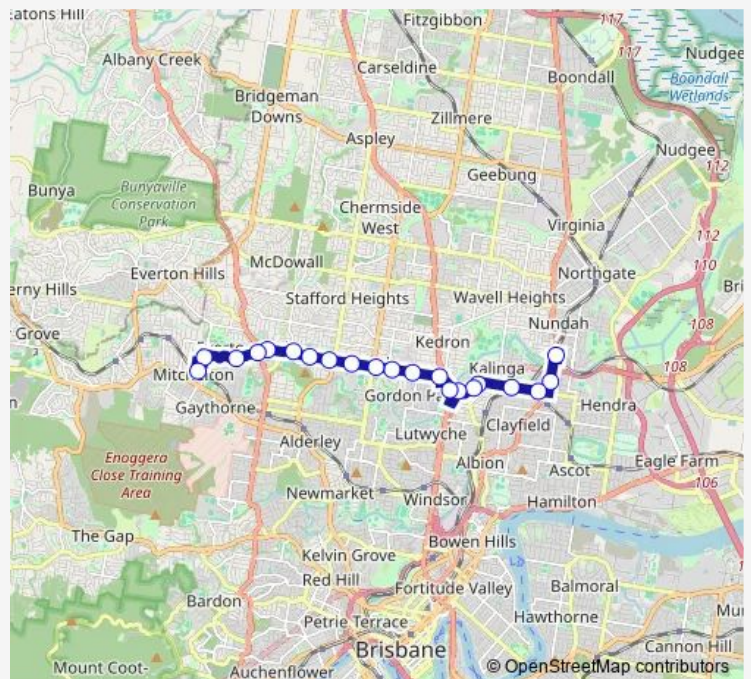

Stafford Rd at Shand Street, stop 33

Stafford Rd at Cockle Street, stop 35

Stafford Rd at Trouts Road, stop 7

Stafford Rd at Cutbush Street, stop 5

Griffith St at Everton Park, stop 4/18

Griffith St at Burwood Street, stop 6/20

Brookside Shopping Centre station, platform C

Mitchelton Rail station

**Route schedule**

Toombul Shopping Centre station, platform B — Mitchelton Rail station

Monday 05:45-19:29

Tuesday 05:45-19:10

Wednesday 05:45-19:10

Thursday 05:45-19:10

Friday 05:45-19:10

Saturday 07:56-19:26

Sunday 07:59-19:29

**Route info**

Direction: Toombul Shopping Centre station, platform B

Stops: 21

Trip Duration: 0 hour 35 min

## Direction

Mitchelton Rail station — Toombul Interchange

22 stops

[Open route schedule](#)

Mitchelton Rail station

Brookside Shopping Centre station, platform A

Griffith St at Burwood Street, stop 20/6

Griffith St near South Pine Rd, stop 18/4