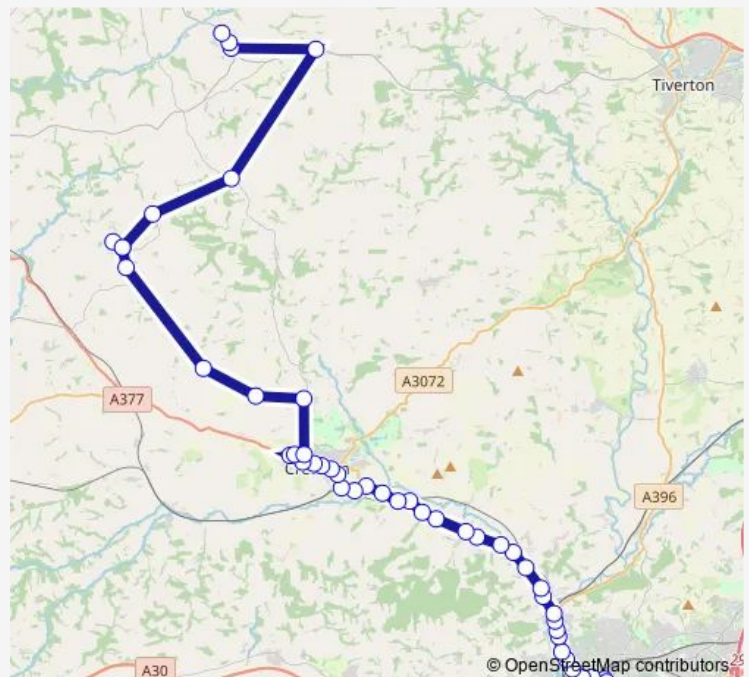

Thursday 08:50-17:15

Friday 08:50-17:15

Saturday 08:50-17:15

Sunday —

Route info

Direction: R D & E Hospital

Stops: 54

Trip Duration: 1 hour 44 min