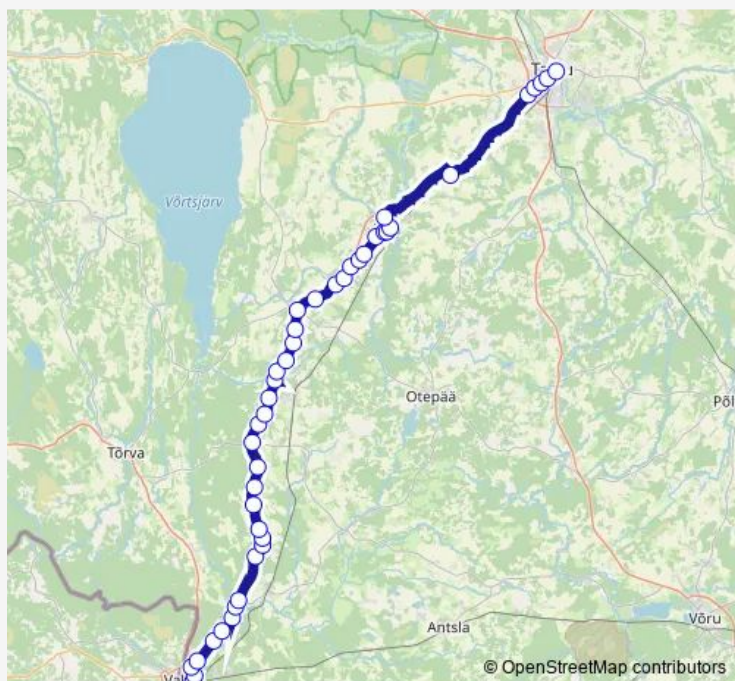

Saturday —

Sunday —

Route info

Direction: Tartu bussijaam

Stops: 49

Trip Duration: 1 hour 55 min

Salulaane

Pühaste