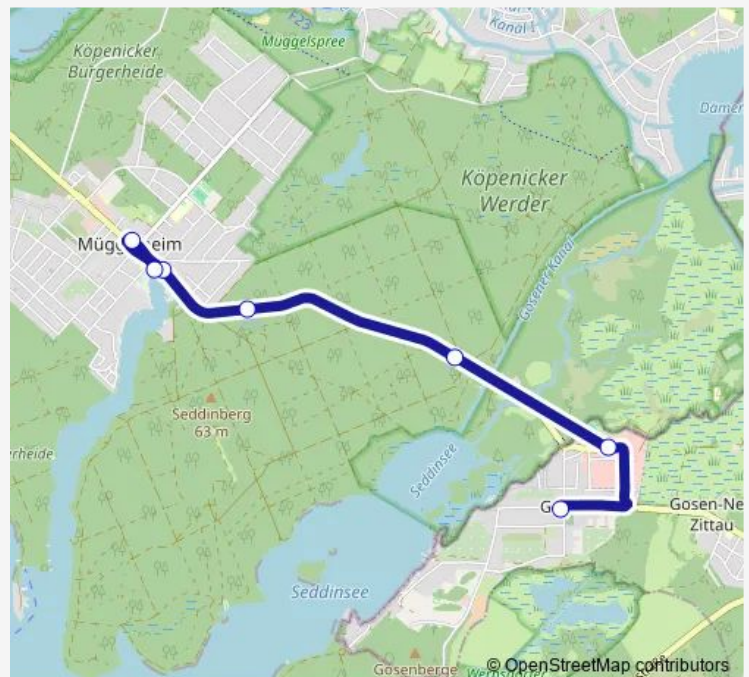

### Direction

Gosen, Eiche — Berlin, Alt-Müggelheim

7 stops

[Open route schedule](#)

Gosen, Eiche

Gosen, Müggelpark

Gosener Kanal (Berlin)

Waldfriedhof Müggelheim (Berlin)

### Route schedule

Gosen, Eiche — Berlin, Alt-Müggelheim

Monday 05:04-21:04

Tuesday 05:04-21:04

Wednesday 05:04-21:04

Thursday 05:04-21:04

Friday 05:04-21:04

Saturday 07:24-21:24

### Route info

Direction: Gosen, Eiche

Stops: 7

Trip Duration: 0 hour 11 min

## Route schedule

Berlin, Alt-Müggelheim — Gosen, Eiche

Monday 04:52-20:51

Tuesday 04:52-20:51

Wednesday 04:52-20:51

Thursday 04:52-20:51

Friday 04:52-20:51

Saturday 07:12-21:11