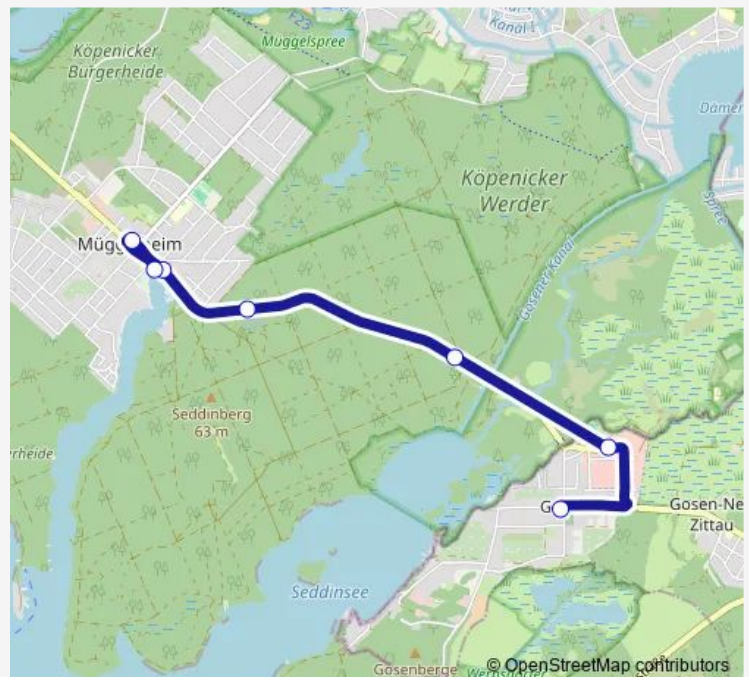

### Direction

Gosen, Eiche — Berlin, Alt-Müggelheim

7 stops

[Open route schedule](#)

Gosen, Eiche

Gosen, Müggelpark

Gosener Kanal (Berlin)

Waldfriedhof Müggelheim (Berlin)

### Route schedule

Gosen, Eiche — Berlin, Alt-Müggelheim

Monday 05:04-21:04

Tuesday 05:04-21:04

Wednesday 05:04-21:04

Thursday 05:04-21:04

Friday 05:04-21:04

Saturday 07:24-21:24

### Route info

Direction: Gosen, Eiche

Stops: 7

Trip Duration: 0 hour 11 min

## Route schedule

Berlin, Alt-Müggelheim — Gosen, Eiche

Monday 04:52-20:51

Tuesday 04:52-20:51

Wednesday 04:52-20:51

Thursday 04:52-20:51

Friday 04:52-20:51

Saturday 07:12-21:11