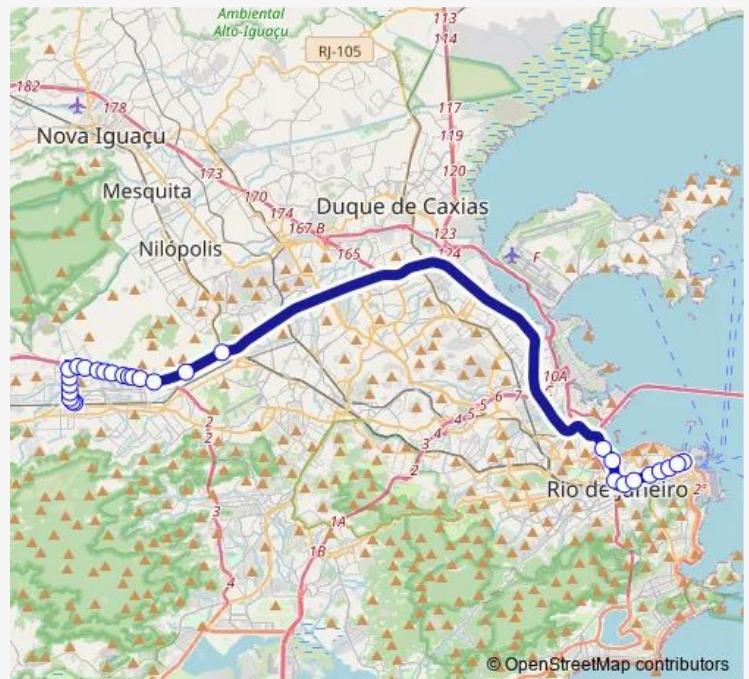

Equitação

Marechal Alencastro

Into

Bicalho

Route schedule

Ponto Final: Bangu : Praça Horácio Hora — Ponto Final: Candelária : Linha 369

Monday	00:00
Tuesday	00:00
Wednesday	00:00
Thursday	00:00
Friday	00:00
Saturday	00:00
Sunday	00:00

Route info

Direction: Ponto Final: Bangu : Praça Horácio Hora

Stops: 29

Trip Duration: 1 hour 0 min

369 — Bangu - Candelária

Estação Barão de Mauá : Pista Central

BRS 1,2,3,4,5,I: Cidade Nova

BRS 4,5: Praça Onze

Friday 00:00

Saturday 00:00

Sunday 00:00

Route info

Direction: Ponto Final: Candelária : Linha 369

Stops: 28

Trip Duration: 0 hour 52 min

Almeida Pires