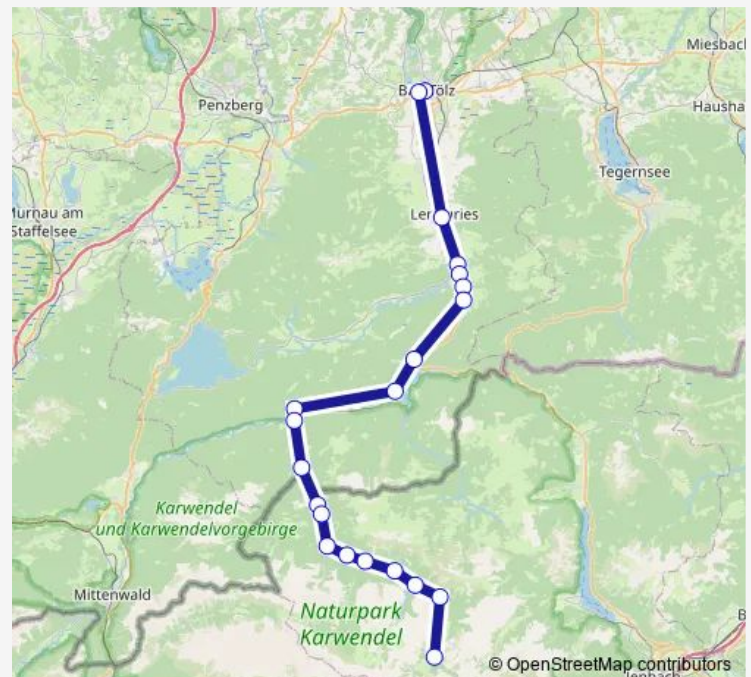

Thursday 07:18-17:28

Friday 09:55-15:20

Saturday 07:18-17:28

Sunday 07:18-17:28

Route info

Direction: Bad Tölz, ZOB Isarkai

Stops: 21

Trip Duration: 1 hour 30 min

■ 369

BusMaps

Direction

Eng (Tirol), Gasthaus — Bad Tölz, ZOB Isarkai

21 stops

[Open route schedule](#)

Eng (Tirol), Gasthaus

Haglhütte

Thursday 08:22-18:35

Friday 11:40-16:35

Saturday 08:22-18:35

Sunday 08:22-18:35

Route info

Direction: Eng (Tirol), Gasthaus

Stops: 21

Trip Duration: 1 hour 20 min