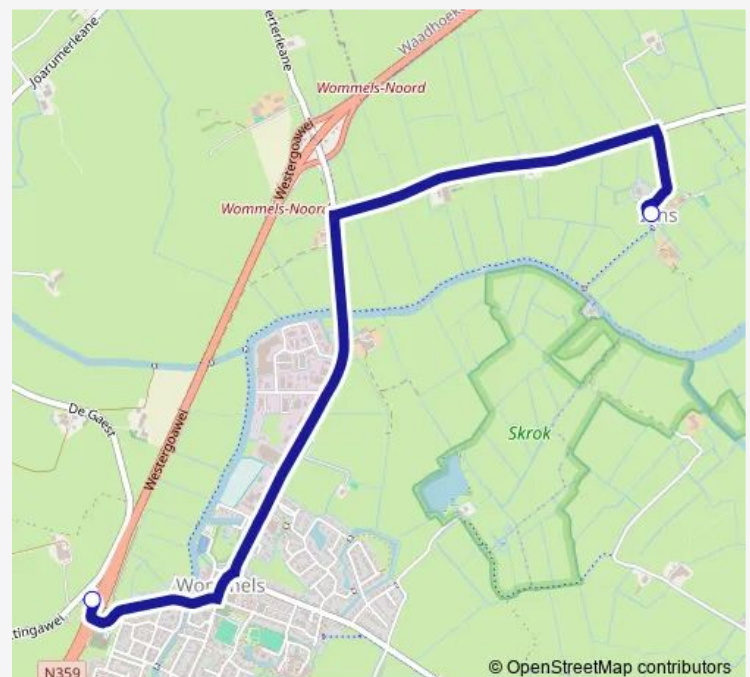

Bus 9111 lens - Wommels Provincialeweg

[Go to website](#)**Direction**

lens, lens — Wommels, Wommels Provincialeweg

2 stops

[Open route schedule](#)

lens, lens

Wommels, Wommels Provincialeweg

Route schedule

lens, lens — Wommels, Wommels Provincialeweg

Monday 06:25-21:25

Tuesday 06:25-21:25

Wednesday 06:25-21:25

Thursday 06:25-21:25

Friday 06:25-21:25

Saturday 07:25-21:25

Sunday 09:25-21:25

Route info

Direction: lens, lens

Stops: 2

Trip Duration: 0 hour 10 min

■ 9111 — lens - Wommels Provincialeweg

BusMaps

Direction

Wommels, Wommels Provincialeweg — lens, lens

2 stops

[Open route schedule](#)

Wommels, Wommels Provincialeweg

lens, lens

Route schedule

Wommels, Wommels Provincialeweg — lens, lens

Monday	06:50-21:50
Tuesday	06:50-21:50
Wednesday	06:50-21:50
Thursday	06:50-21:50
Friday	06:50-21:50
Saturday	07:50-21:50
Sunday	09:50-21:50