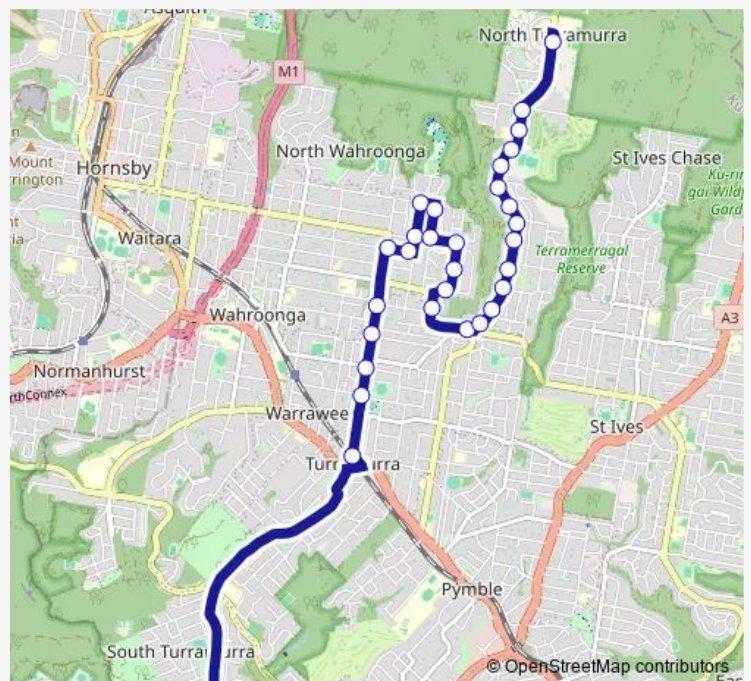

Westbrook Av At Junction Lane

Westbrook Av At Boundary Rd

Hampden Av After Boundary Rd

Hampden Av At Cherrywood Av

Cherrywood Av At Clissold Rd

Clissold Rd Opp Chauvel Cl

Clissold Rd After Kokoda Av

Burns Rd After Finchley Pl

Burns Rd At Mcrae Pl

Bobbin Head Rd Opp Turramurra Bowling Club

Bobbin Head Rd Opp Keats Rd

Bobbin Head Rd Opp Allara Av

Bobbin Head Rd Opp Turramurra North Public School

Route schedule

Turramurra High School, Maxwell St — Ku-ring-gai Creative Arts High School, Bobbin Head Rd

Monday	15:05
Tuesday	14:40
Wednesday	15:05
Thursday	15:05
Friday	15:05
Saturday	—
Sunday	—

Route info

Direction: Turramurra High School, Maxwell St

Stops: 30

Trip Duration: 0 hour 35 min

9111 — Turramurra HS to Kuringai Hs

Samuel King Park, Bobbin Head Rd

Bobbin Head Rd At Banks Av

Bobbin Head Rd After Banks Av

Bobbin Head Rd Opp Glengarry Av

Bobbin Head Rd At Hartley Cl

Bobbin Head Rd, North Turramurra Golf Links

Southern Cross Residential Care, Bobbin Head Rd