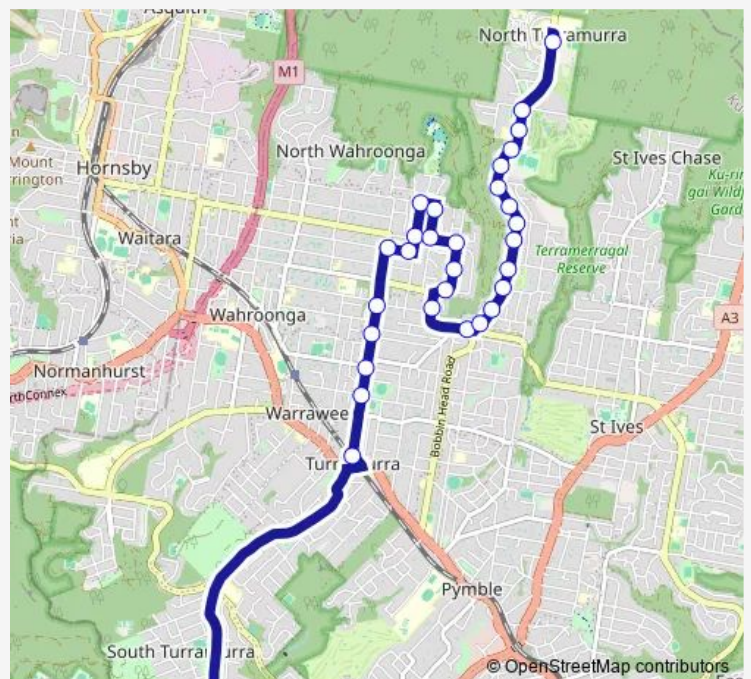

Westbrook Av At Junction Lane

Westbrook Av At Boundary Rd

Hampden Av After Boundary Rd

Hampden Av At Cherrywood Av

Cherrywood Av At Clissold Rd

Clissold Rd Opp Chauvel Cl

Clissold Rd After Kokoda Av

Burns Rd After Finchley Pl

Burns Rd At Mcrae Pl

Bobbin Head Rd Opp Turramurra Bowling Club

Bobbin Head Rd Opp Keats Rd

Bobbin Head Rd Opp Allara Av

Bobbin Head Rd Opp Turramurra North Public School

Route schedule

Turramurra High School, Maxwell St — Ku-ring-gai Creative Arts High School, Bobbin Head Rd

Monday	15:05
Tuesday	14:40
Wednesday	15:05
Thursday	15:05
Friday	—
Saturday	—
Sunday	—

Route info

Direction: Turramurra High School, Maxwell St

Stops: 30

Trip Duration: 0 hour 35 min

9111 — Turramurra HS to Kuringai Hs

Samuel King Park, Bobbin Head Rd

Bobbin Head Rd At Banks Av

Bobbin Head Rd After Banks Av

Bobbin Head Rd Opp Glengarry Av

Bobbin Head Rd At Hartley Cl

Bobbin Head Rd, North Turramurra Golf Links

Southern Cross Residential Care, Bobbin Head Rd