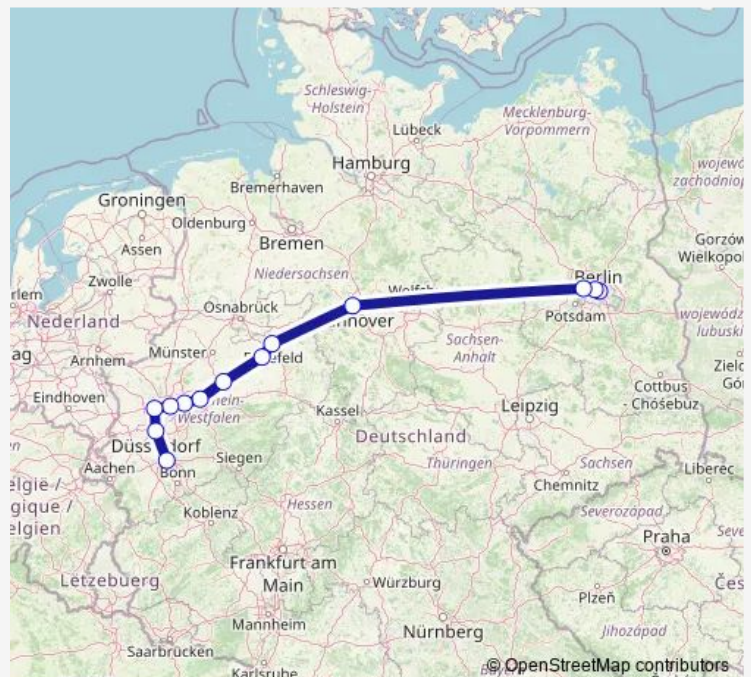

### Direction

Aachen Hbf — Berlin Hbf

12 stops

[Open route schedule](#)

Aachen Hbf

Düren

Köln Hbf

Düsseldorf Hbf

Duisburg Hbf

Essen Hbf

Wanne-Eickel Hbf

Münster(Westf)Hbf

Osnabrück Hbf

Hannover Hbf

Berlin-Spandau

Berlin Hbf

### Route schedule

Aachen Hbf — Berlin Hbf

Monday 14:45

Tuesday —

Wednesday —

Thursday —

Friday —

Saturday —

### Route info

Direction: Aachen Hbf

Stops: 12

Trip Duration: 5 hour 53 min