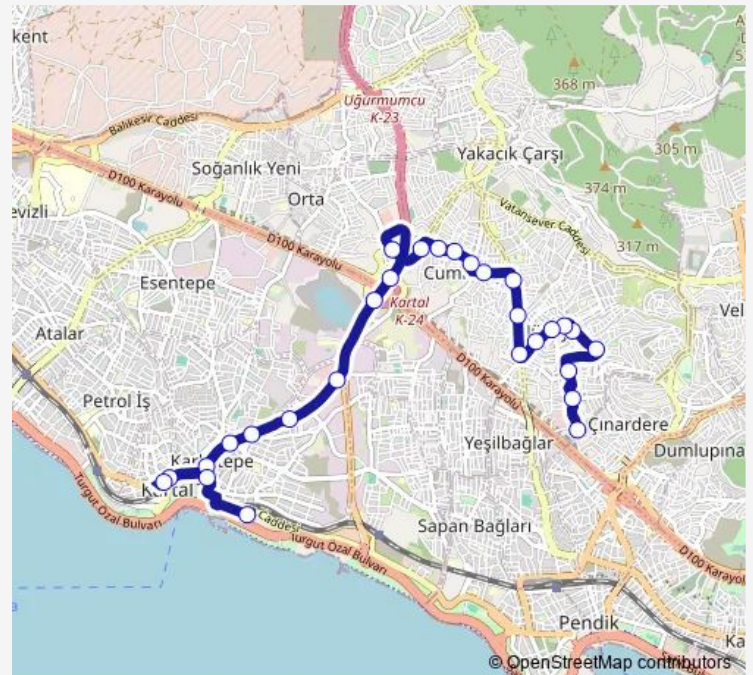

İsmail Dede Cad

Selçuk Sokak

İlgin Sokak

ÇETİN SOKAK

Alicanoğlu

Yalnız Selvi Caddesi

Kartal Köprüsü

Kartal Köprü Çıkışı

Taşocağı

SANAYİİ

Route schedule

Zübeyde Hanim Aihl — KARTAL

Monday	06:00
Tuesday	06:00
Wednesday	06:00
Thursday	06:00
Friday	06:00
Saturday	06:00
Sunday	06:00

Route info

Direction: Zübeyde Hanim Aihl

Stops: 28

Trip Duration: 0 hour 26 min

**KARTAL-HÜRRİYET MAHALLESİ — Kartal - Hürriyet
MH. - Kartal Cezaevi****BusMaps**

Çavuşođlu

Kartal Stadi

Kartal Meydan

Kartal Çarşı

Kartal Çarşı

KARTAL MEYDAN

Monday 06:00

Tuesday 06:00

Wednesday 06:00

Thursday 06:00

Friday 06:00

Saturday 06:00

Sunday 06:00

Route info