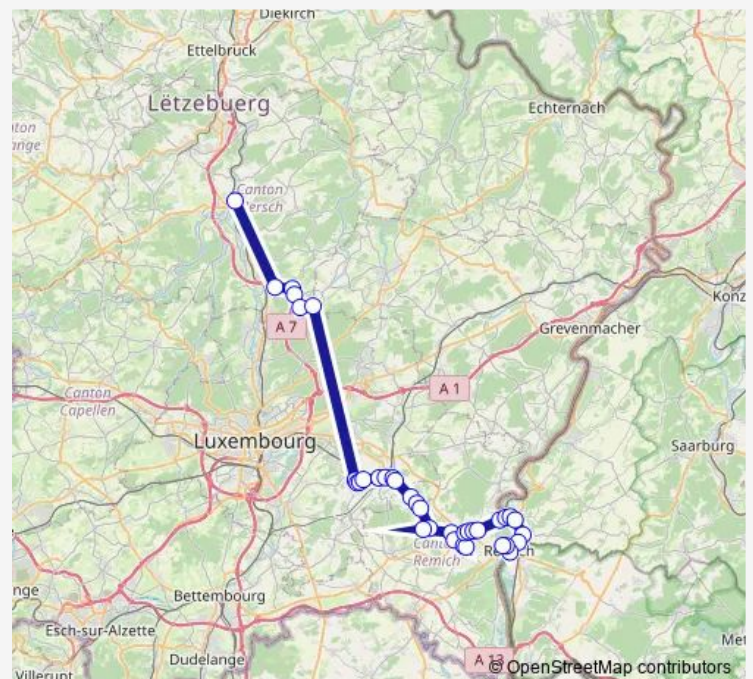

Thursday 06:25

Friday 06:25

Saturday —

Sunday —

Route info

Direction: Remich, Place Nico Klopp

Stops: 36

Trip Duration: 1 hour 22 min

H06

BusMaps

Ersange, Irseng

Moutfort, Kiem

Moutfort, Kapell

Moutfort, Juxgaass

Moutfort, Millbech

Contern, Millewee

MERSCH, Lycée Ermesinde

Direction

MERSCH, Lycée Ermesinde — Remich, Place Nico Klopp

36 stops

[Open route schedule](#)

MERSCH, Lycée Ermesinde

Lorentzweiler, rue de Blaschette

Blaschette, Kräizung

Monday 16:30

Tuesday 16:30

Wednesday 16:30

Thursday 16:30

Friday 14:10

Saturday —

Sunday —

Route info