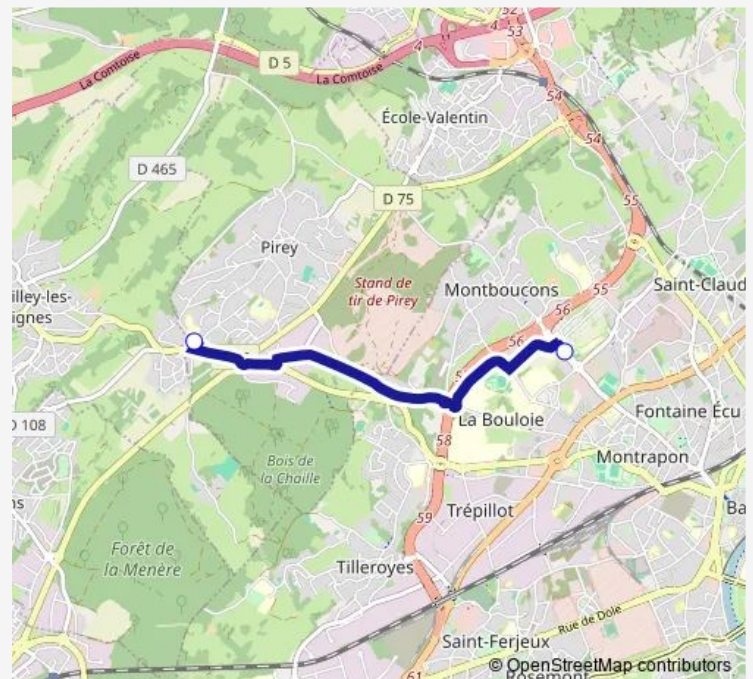

Bus D227 Pôle Temis <> Collège Cartannaz

[Go to website](#)

Direction

Temis — Pouilley-les-Vignes - Collège Pompidou

3 stops

[Open route schedule](#)

Temis

Pirey - Cartannaz

Pouilley-les-Vignes - Collège Pompidou

Route schedule

Temis — Pouilley-les-Vignes - Collège Pompidou

Monday	08:05
Tuesday	08:05
Wednesday	08:05
Thursday	08:05
Friday	08:05
Saturday	—
Sunday	—

Route info

Direction: Temis

Stops: 3

Trip Duration: 0 hour 15 min

D227 — Pôle Temis <> Collège Cartannaz

BusMaps

Direction

Pirey - Cartannaz — Temis

2 stops

[Open route schedule](#)