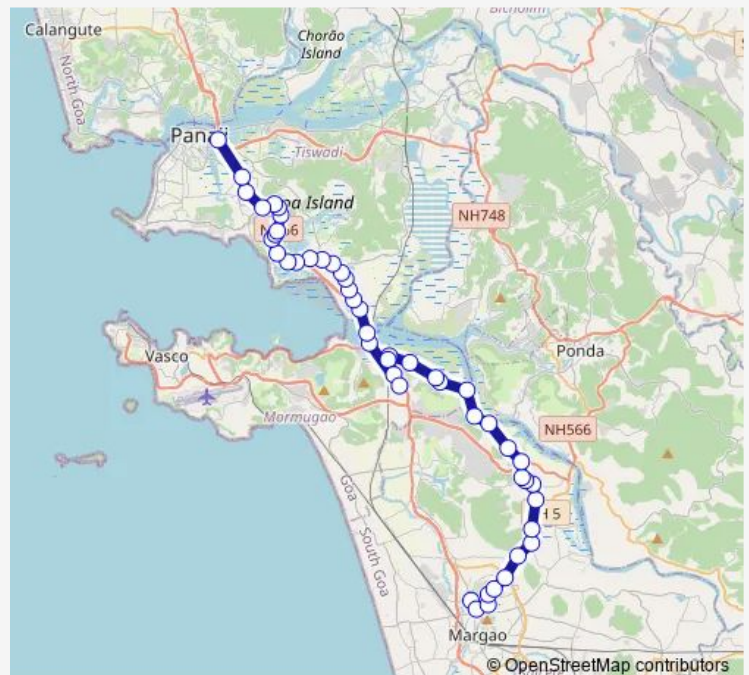

### Route schedule

Margao KTC Bus Stand — Panaji KTC Bus Stand

Monday 07:35

Tuesday 07:35

Wednesday 07:35

Thursday 07:35

Friday 07:35

Saturday 07:35

### Route info

Direction: Margao KTC Bus Stand

Stops: 48

Trip Duration: 1 hour 30 min

■ Mrg3 — Margao - Panaji

Thana

Thana Market

Cortalim Pajentar