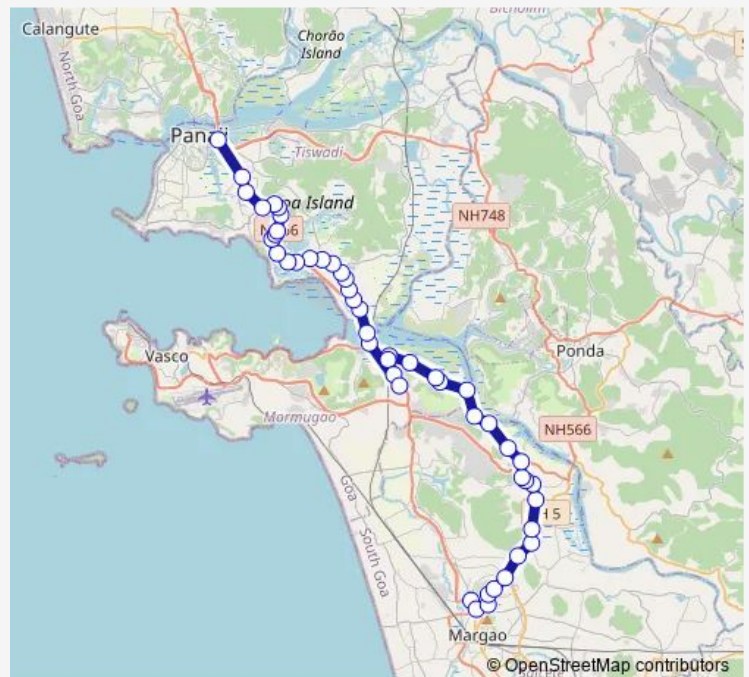

Thursday 07:35

Friday 07:35

Saturday 07:35

Sunday 07:35

Route info

Direction: Margao KTC Bus Stand

Stops: 48

Trip Duration: 1 hour 30 min

■ MRG3 — Margao - Panaji

BusMaps

Thana

Thana Market

Cortalim Pajentar

Satran

Cortalim junction

Hanuman Mandir Cortalim