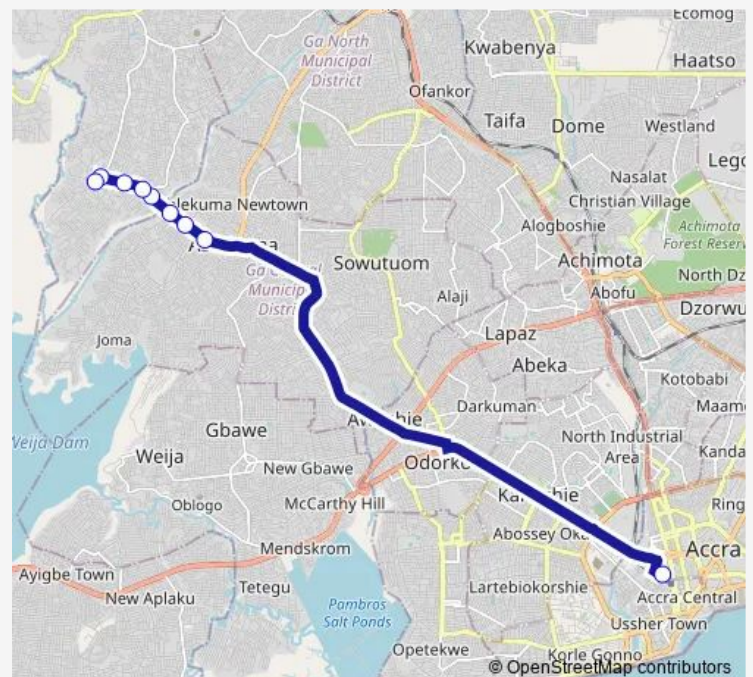

Bus 227a Accra CMB to Manhean Station

[Go to website](#)

Direction

Terminal Accra Cmb — Terminal Manhean Station

9 stops

[Open route schedule](#)

Terminal Accra Cmb

Borko Borko Junc.

Block Factory 051

Paradise

Waakye

Odooma Junc.

Nuumotse

Mahean Junction

Terminal Manhean Station

Route schedule

Terminal Accra Cmb — Terminal Manhean Station

Monday 11:42

Tuesday 11:42

Wednesday 11:42

Thursday 11:42

Friday 11:42

Saturday 11:42

Sunday 11:42

Route info

Direction: Terminal Accra Cmb

Stops: 9

Trip Duration: 1 hour 58 min

■ 227a — Accra CMB to Manhean Station

227a Bus time schedules and route maps are available in an offline PDF at busmaps.com. Use the busmaps.com website to see live bus times, train schedule or subway schedule, and step-by-step directions for all public transit in Accra