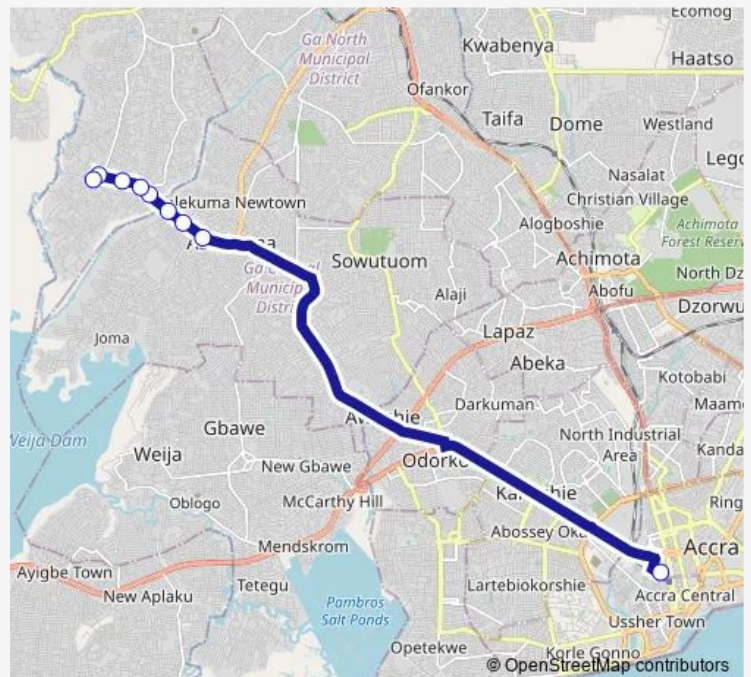

Bus 227A Accra CMB to Manhean Station

[Go to website](#)

Direction

Terminal Accra Cmb — Terminal Manhean Station

9 stops

[Open route schedule](#)

Terminal Accra Cmb

Borko Borko Junc.

Block Factory 051

Paradise

Waakye

Oduman Junc.

Nuumotse

Mahean Junction

Terminal Manhean Station

Route schedule

Terminal Accra Cmb — Terminal Manhean Station

Monday 11:42

Tuesday 11:42

Wednesday 11:42

Thursday 11:42

Friday 11:42

Saturday 11:42

Sunday 11:42

Route info

Direction: Terminal Accra Cmb

Stops: 9

Trip Duration: 1 hour 58 min

■ 227A — Accra CMB to Manhean Station

227A Bus time schedules and route maps are available in an offline PDF at busmaps.com. Use the busmaps.com website to see live bus times, train schedule or subway schedule, and step-by-step directions for all public transit in Accra