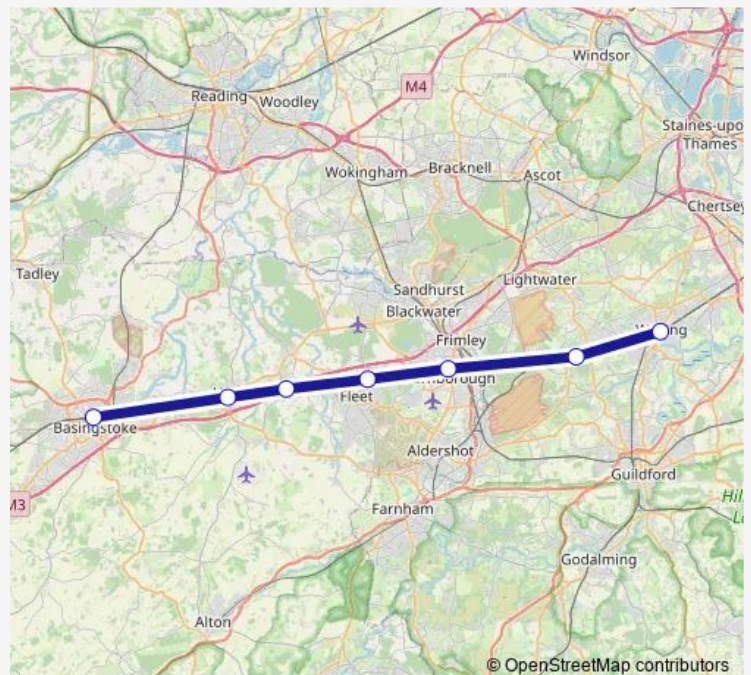

## Rail Sw:Wok->Bsk SW train service from WOK to Bsk

[Go to website](#)

### Direction

Woking — Basingstoke

7 stops

[Open route schedule](#)

Woking

Brookwood

Farnborough (Main)

Fleet

### Route schedule

Woking — Basingstoke

Monday	00:23
Tuesday	—
Wednesday	—
Thursday	—
Friday	—
Saturday	—
Sunday	07:23-00:23 <sup>+1</sup>

### Route info

Direction: Woking

Stops: 7

Trip Duration: 0 hour 36 min

■ Sw:Wok->Bsk — SW train service from WOK to Bsk

Sw:Wok->Bsk Rail time schedules and route maps are available in an offline PDF at [busmaps.com](https://busmaps.com). Use the [busmaps.com](https://busmaps.com) website to see live bus times, train schedule or subway schedule, and step-by-step directions for all public transit in Woking