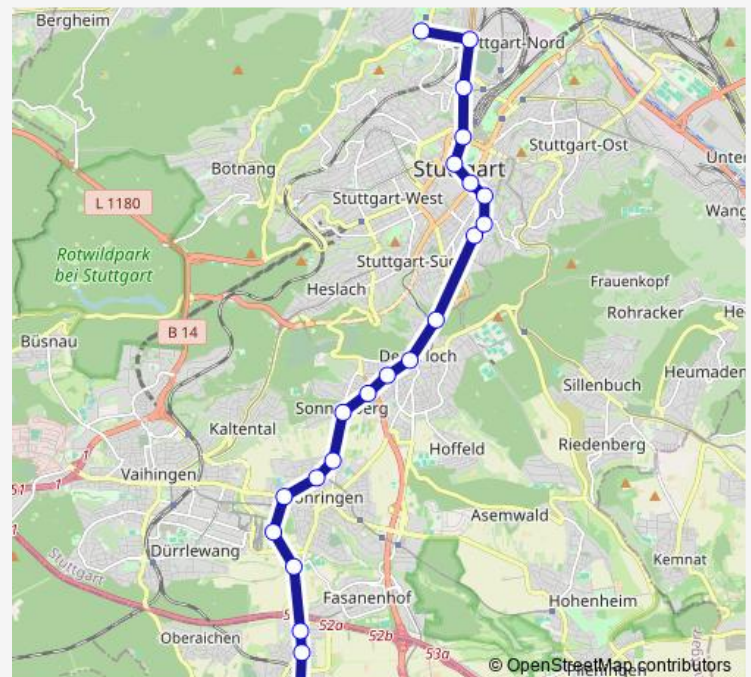

Möhringen Freibad

Rohrer Weg

Vaihinger Straße

Möhringen Bf Gleis 2

Riedsee

Sonnenberg

Peregrinastraße

Degerloch Albstraße

Degerloch

Weinsteige

Bopser

Dobelstraße

Olgaeck

Charlottenplatz Gleis 4

Schlossplatz

Hauptbf (A.-Klett-Pl.) Gleis 3

### Route info

Direction: Leinfelden Neuer Markt

Stops: 23

Trip Duration: 0 hour 33 min

U5 — Leinfelden Neuer Markt - Hauptbahnhof - Killesberg

Pragfriedhof

Killesberg

## Route info

Direction: Killesberg

Stops: 23

Trip Duration: 0 hour 32 min

U5 Bus time schedules and route maps are available in an offline PDF at [busmaps.com](https://busmaps.com). Use the [busmaps.com](https://busmaps.com) website to see live bus times, train schedule or subway schedule, and step-by-step directions for all public transit in Stuttgart