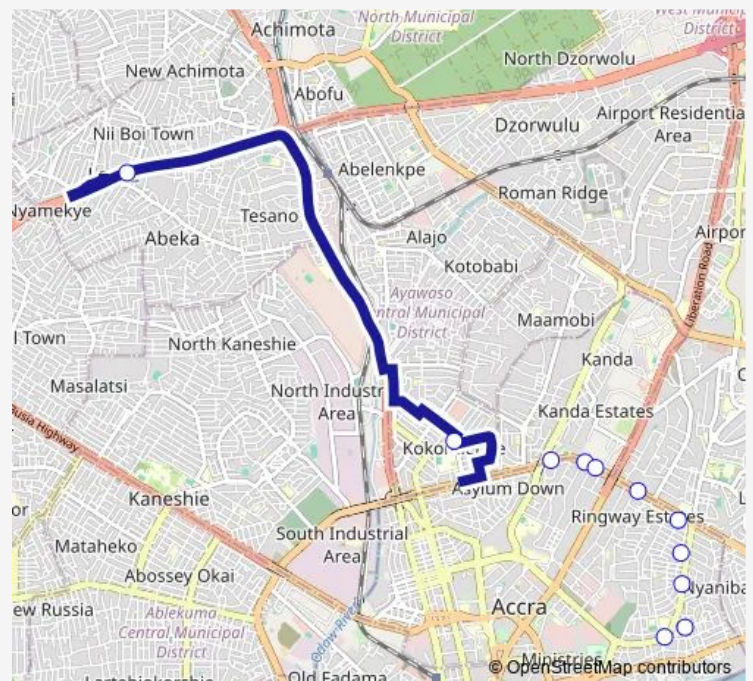

Bus 055A Abeka lapaz to Osu Blow Up

[Go to website](#)

Direction

Terminal Abeka lapaz — Terminal Osu Blow Up

11 stops

[Open route schedule](#)

Terminal Abeka lapaz

Baypot

Saturday 11:09

Sunday 11:09

Route info

Direction: Terminal Abeka lapaz

Stops: 11

Trip Duration: 1 hour 2 min

055A — Abeka lapaz to Osu Blow Up

055A Bus time schedules and route maps are available in an offline PDF at busmaps.com. Use the busmaps.com website to see live bus times, train schedule or subway schedule, and step-by-step directions for all public transit in Accra