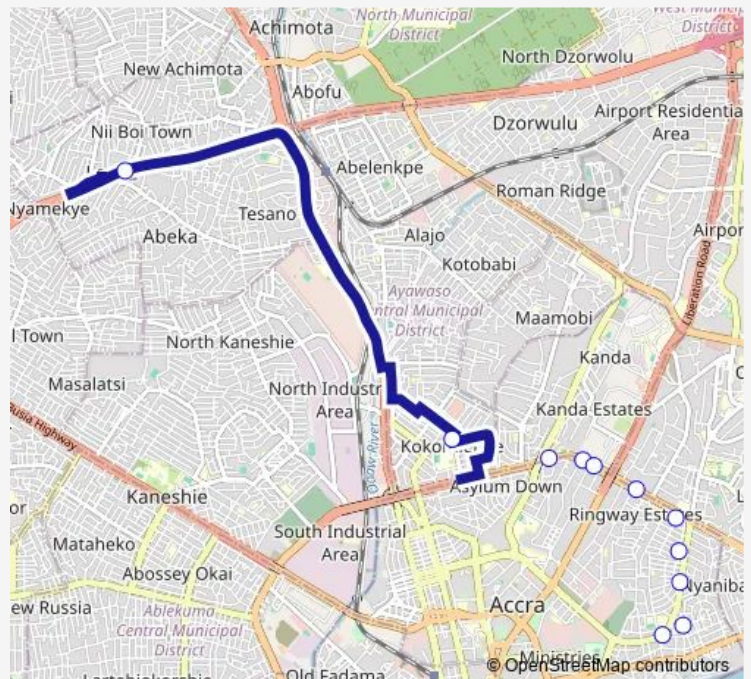

Bus 055a Abeka lapaz to Osu Blow Up

[Go to website](#)

Direction

Terminal Abeka lapaz — Terminal Osu Blow Up

11 stops

[Open route schedule](#)

Terminal Abeka lapaz

Baypot

Saturday 11:09

Sunday 11:09

Route info

Direction: Terminal Abeka lapaz

Stops: 11

Trip Duration: 1 hour 2 min

055a — Abeka lapaz to Osu Blow Up

055a Bus time schedules and route maps are available in an offline PDF at busmaps.com. Use the busmaps.com website to see live bus times, train schedule or subway schedule, and step-by-step directions for all public transit in Accra