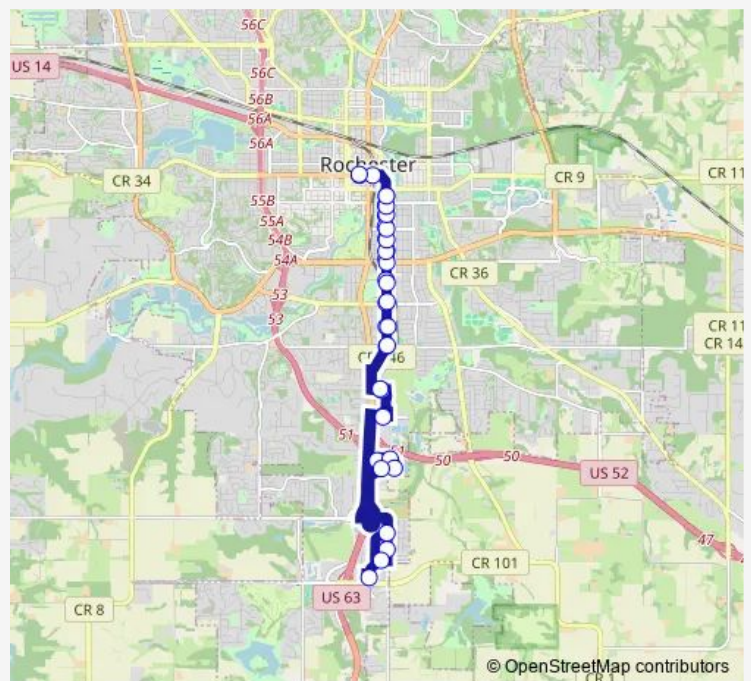

20th Sreet Southeast and 3rd Avenue Southeast

25th St SE at Kohl's

28th St SE at Goodwill

Saint Bridget Road Southeast and Maine Avenue South-east

Saint Bridgets Road Southeast and Garden Court South-east

45th Street West of Saint Bridgets Road Southeast

Target South

Woodlake Dr SE and Alc

**Route schedule**

Downtown Transit Center Station A — Downtown Transit Center Station B

Monday	05:20-17:51
Tuesday	05:20-17:51
Wednesday	05:20-17:51
Thursday	05:20-17:51
Friday	05:20-17:51
Saturday	—
Sunday	—

**Route info**

Direction: Downtown Transit Center Station A

Stops: 37

Trip Duration: 0 hour 50 min

206 Woodlake — Route 206 Woodlake

Woodlake Dr SE and Textile care

Woodlake Dr SE at Zumbro Valley

35th Street SE at Channel One

28th St Southeast Of Broadway

Along 25th St Southeast And 500 East Of Broadway Avenue South

20th Street Southeast and 3rd Avenue Southeast

3rd Ave and 18th St Se

16th Street Southeast and 3rd Avenue Southeast