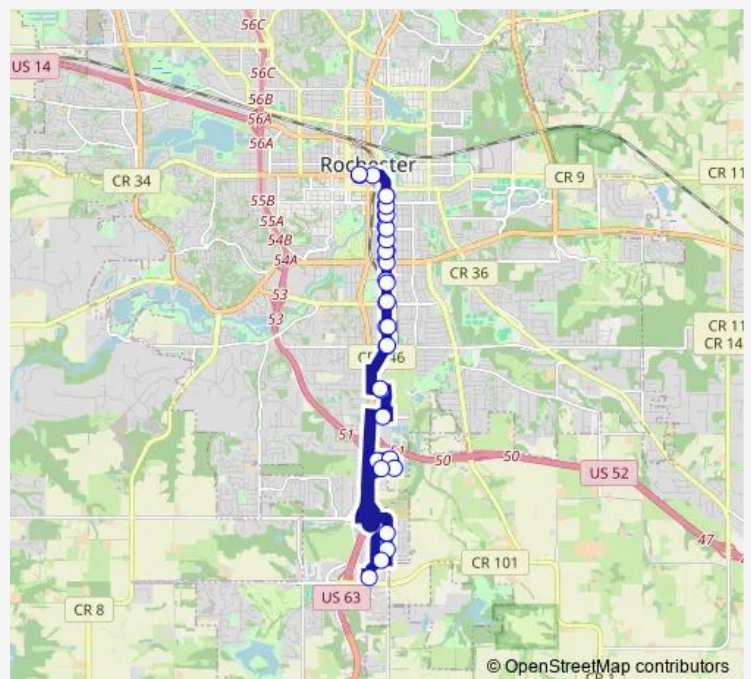

Target South

Woodlake Dr SE and Alc

Route schedule

Downtown Transit Center Station A — Downtown Transit Center Station B

Monday 05:20-17:51

Tuesday 05:20-17:51

Wednesday 05:20-17:51

Thursday 05:20-17:51

Friday 05:20-17:51

Saturday —

Sunday —

Route info

Direction: Downtown Transit Center Station A

Stops: 37

Trip Duration: 0 hour 51 min

206 Woodlake — Route 206 Woodlake

Woodlake Dr SE and Textile care

Woodlake Dr SE at Zumbro Valley

35th Street SE at Channel One

28th St Se

Walmart South

20th Street Southeast and 3rd Avenue Southeast

3rd Ave and 18th St Se

3rd Ave SE and 16th St Se

3rd Avenue Southeast and 8th Street Southeast

3rd Avenue Southeast and 6 1/2 Street Southeast

3rd Avenue Southeast and 5th Street Southeast

2nd Street Southeast and 1st Avenue Southeast

Downtown Transit Center Station B