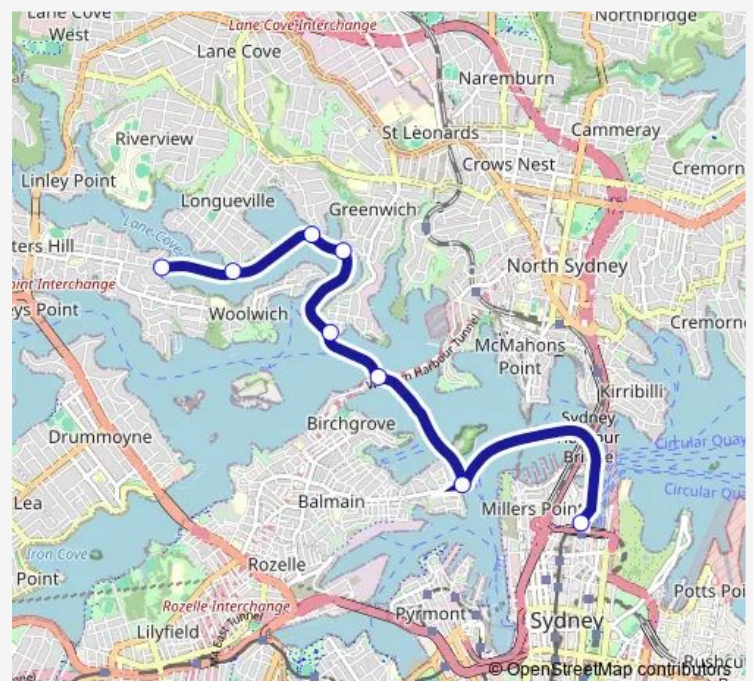

### Direction

Circular Quay, Wharf 6, Side A — Hunters Hill Wharf

4 stops

[Open route schedule](#)

Circular Quay, Wharf 6, Side A

Kirribilli Wharf

Jeffrey Street Wharf

Hunters Hill Wharf

### Route schedule

Circular Quay, Wharf 6, Side A — Hunters Hill Wharf

Monday	—
Tuesday	15:25
Wednesday	15:25
Thursday	15:25
Friday	15:25
Saturday	—
Sunday	—

### Route info

Direction: Circular Quay, Wharf 6, Side A

Stops: 4

Trip Duration: 0 hour 25 min

CCLC — Cclc Lane Cove Ferry

BusMaps

## Direction

Hunters Hill Wharf — Circular Quay, Wharf 6, Side A

5 stops

[Open route schedule](#)

Hunters Hill Wharf

Longueville Wharf

Northwood Wharf

Greenwich Wharf