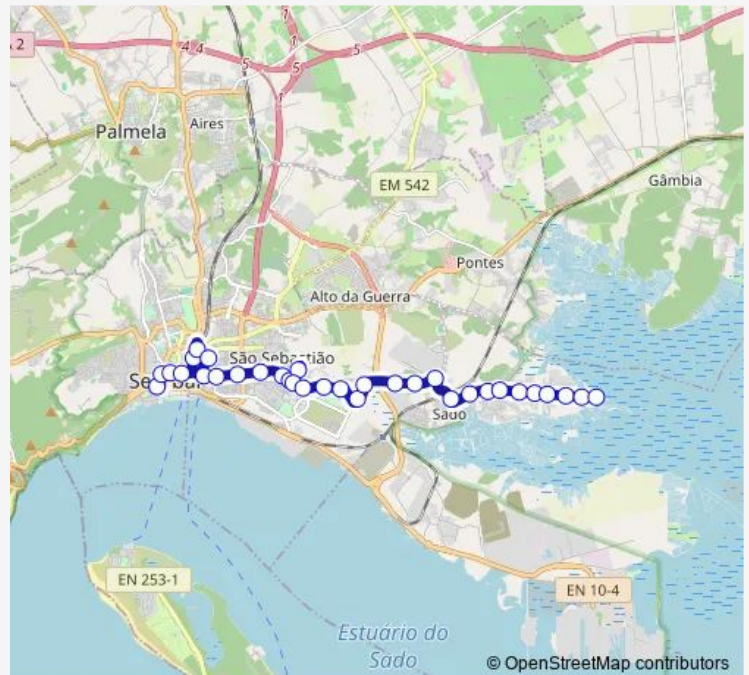

Avenida António Sérgio (Frente Chesetubal)

Setúbal (AV António Sérgio 8)

Alameda do Pinheiro 65

Route schedule

Morgada — Setúbal (AV Luísa Todi) LGO Jesus

Monday	06:00-23:15
Tuesday	06:00-23:15
Wednesday	06:00-23:15
Thursday	06:00-23:15
Friday	06:00-23:15
Saturday	06:40-22:45
Sunday	06:40-22:45

Route info

Direction: Morgada

Stops: 35

Trip Duration: 0 hour 40 min

4412 — Morgada - Setúbal (Mercado)

Setúbal (AV Bento Jesus Caraça 22)

Setúbal (AV B Jesus Caraça) ESC Lanchoa

Setúbal(AV Bento Jesus Caraça)JD Lanchoa

Wednesday 05:25-23:50

Thursday 05:25-23:50

Friday 05:25-23:50

Saturday 06:00-22:00

Sunday 06:00-22:00

Route info

Direction: Setúbal (AV Luísa Todi) LGO Jesus

Stops: 33