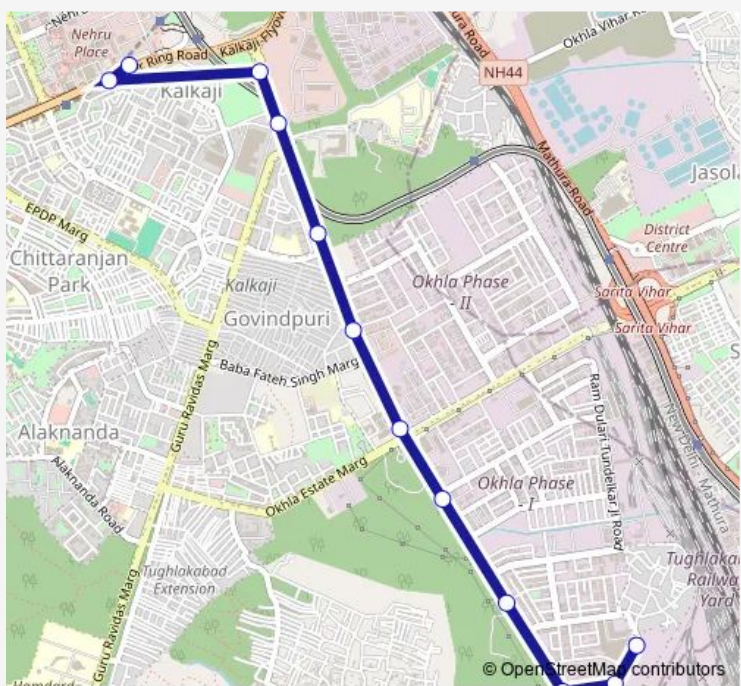

Bus 511alnkstlup

[Go to website](#)

Direction
 Okhla Depot IV CWS li — Nehru Place Terminal
 12 stops
[Open route schedule](#)

- Okhla Depot IV CWS li
- Central Workshop li
- E.S.I. Hospital
- Okhla Phase 1
- Bank
- Crown Plaza
- C-Lal Chowk
- Kalkaji Depot
- Govind Puri Metro Station
- Kalkaji Mandir (Maaanandmayeemarg)
- Nehru Place
- Nehru Place Terminal

Route schedule
 Okhla Depot IV CWS li — Nehru Place Terminal

Monday	19:20-22:56
Tuesday	19:20-22:56
Wednesday	19:20-22:56
Thursday	19:20-22:56
Friday	19:20-22:56
Saturday	19:20-22:56
Sunday	19:20-22:56

Route info
 Direction: Okhla Depot IV CWS li
 Stops: 12
 Trip Duration: 0 hour 22 min

511ankstlup Bus time schedules and route maps are available in an offline PDF at busmaps.com. Use the busmaps.com website to see live bus times, train schedule or subway schedule, and step-by-step directions for all public transit in Defence Colony