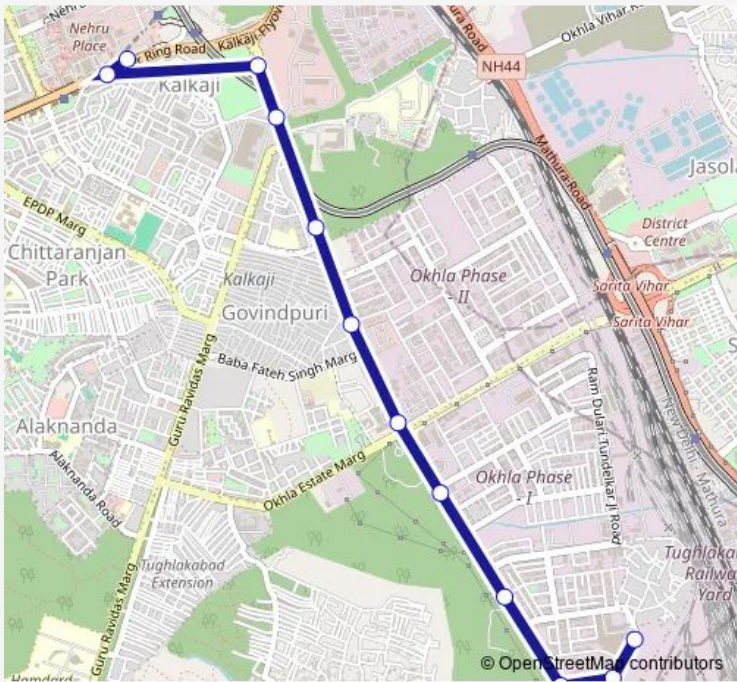

# Bus 511alnkstlup

[Go to website](#)

**Direction**  
 Okhla Depot IV CWS li — Nehru Place Terminal  
 12 stops  
[Open route schedule](#)

- Okhla Depot IV CWS li
- Central Workshop li
- E.S.I. Hospital
- Okhla Phase 1
- Bank
- Crown Plaza
- C-Lal Chowk
- Kalkaji Depot
- Govind Puri Metro Station
- Kalkaji Mandir (Maaanandmayeemarg)
- Nehru Place
- Nehru Place Terminal

Route schedule  
 Okhla Depot IV CWS li — Nehru Place Terminal

Monday	19:20-22:56
Tuesday	19:20-22:56
Wednesday	19:20-22:56
Thursday	19:20-22:56
Friday	19:20-22:56
Saturday	19:20-22:56
Sunday	19:20-22:56

**Route info**  
 Direction: Okhla Depot IV CWS li  
 Stops: 12  
 Trip Duration: 0 hour 22 min

511ankstlup Bus time schedules and route maps are available in an offline PDF at [busmaps.com](https://busmaps.com). Use the [busmaps.com](https://busmaps.com) website to see live bus times, train schedule or subway schedule, and step-by-step directions for all public transit in Defence Colony