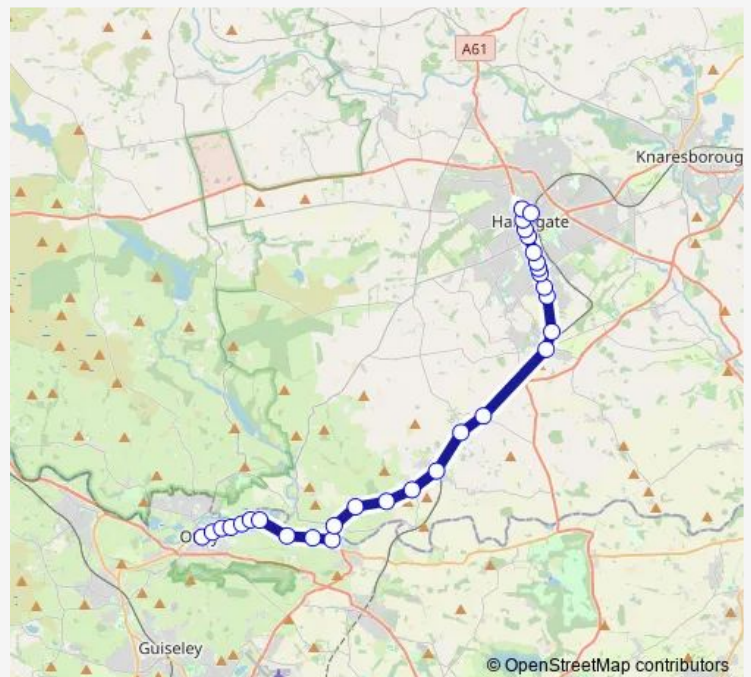

Bus X52 Harrogate - Otley

[Go to website](#)

Direction

Bus Station stand 05 — Hgte Bus Stn Stand 7

30 stops

[Open route schedule](#)

- Bus Station stand 05
- Cross Green Dennison Hill
- Cross Green Otley Cemetery
- Pool Road Gallows Hill
- Pool Road Garden Centre
- Pool Road Moor Drive
- Pool Road Knutford
- Pool Road Caley Lodge
- Pool Road Wharfe View
- Pool Bridge
- Leathley Lane End
- Hunters Inn
- Riffa Business Park
- Castley Lane
- Weeton Station
- Rigton Lane End
- Hall Green Lane
- The Garage
- Crimple Garden Centre
- Fulwith Mill Lane
- Firs Avenue

Route schedule

Bus Station stand 05 — Hgte Bus Stn Stand 7

Monday	07:40-18:00
Tuesday	07:40-18:00
Wednesday	07:40-18:00
Thursday	07:40-18:00
Friday	07:40-18:00
Saturday	07:40-18:00
Sunday	—

Route info

Direction: Bus Station stand 05

Stops: 30

Trip Duration: 0 hour 28 min

■ X52 — Harrogate - Otley

Oatlands Corner

Carlton Road

St Mark's Church

Tewit Well Ave

Prince of Wales Rdbt

Beech Grove

War Memorial

Cheltenham Crescent

Hgte Bus Stn Stand 7

Direction

Hgte Bus Stn Stand 7 — Bus Station stand 05

31 stops

[Open route schedule](#)