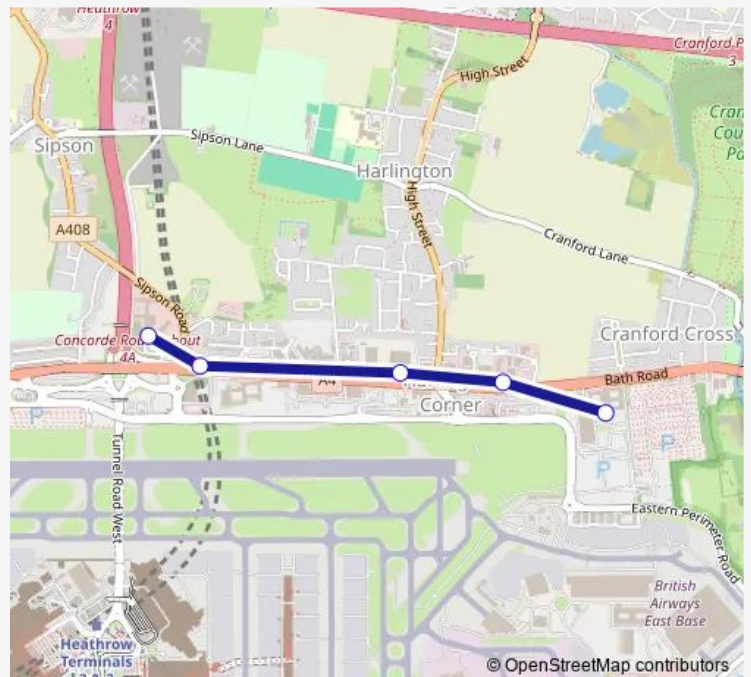

### Direction

Park Inn Heathrow — Premier Inn Bath Road

5 stops

[Open route schedule](#)

Park Inn Heathrow

Nene Road

Sheraton Skyline Heathrow

Ibis Hotel Heathrow

### Route schedule

Park Inn Heathrow — Premier Inn Bath Road

Monday 04:23-23:29

Tuesday 04:23-23:29

Wednesday 04:23-23:29

Thursday 04:23-23:29

Friday 04:23-23:29

Saturday 04:23-23:29

### Route info

Direction: Park Inn Heathrow

Stops: 5

Trip Duration: 0 hour 24 min

H2C

BusMaps

H2C Bus time schedules and route maps are available in an offline PDF at [busmaps.com](https://busmaps.com). Use the [busmaps.com](https://busmaps.com) website to see live bus times, train schedule or subway schedule, and step-by-step directions for all public transit in Hounslow