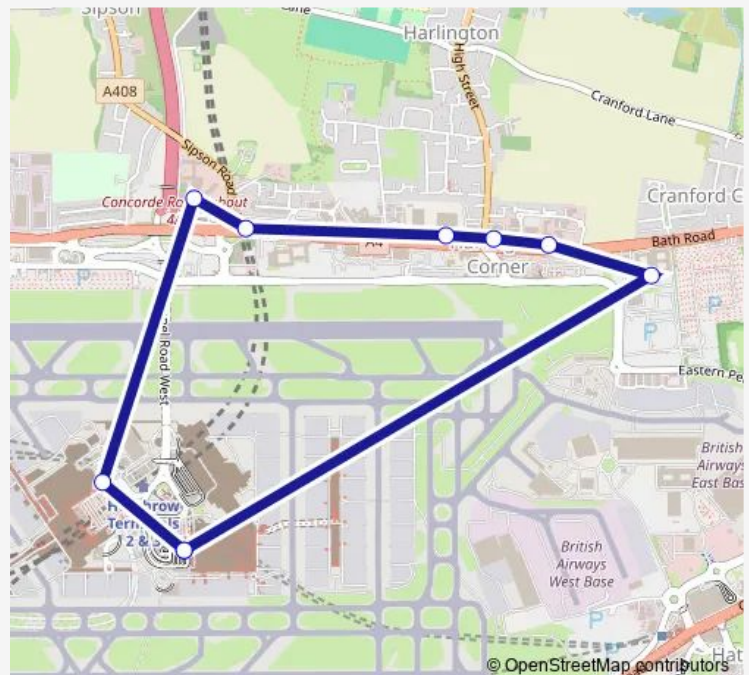

Park Inn Heathrow

Nene Road

Sheraton Skyline Heathrow

Ibis Hotel Heathrow

Premier Inn Bath Road

Heathrow Terminal 3

Heathrow Terminal 2

Route schedule

Heathrow Terminal 2 — Heathrow Terminal 2

Monday 04:23-23:15

Tuesday 04:23-23:15

Wednesday 04:23-23:15

Thursday 04:23-23:15

Friday 04:23-23:15

Saturday 04:23-23:15

Sunday 04:23-23:15

Route info

Direction: Heathrow Terminal 2

Stops: 9

Trip Duration: 0 hour 53 min

H2c

Direction

Heathrow Terminal 2 — Heathrow Terminal 2

9 stops

[Open route schedule](#)

Heathrow Terminal 2

Heathrow Terminal 3

Park Inn Heathrow

Nene Road

Sheraton Skyline Heathrow

Holiday Inn Heathrow Ariel

Ibis Hotel Heathrow