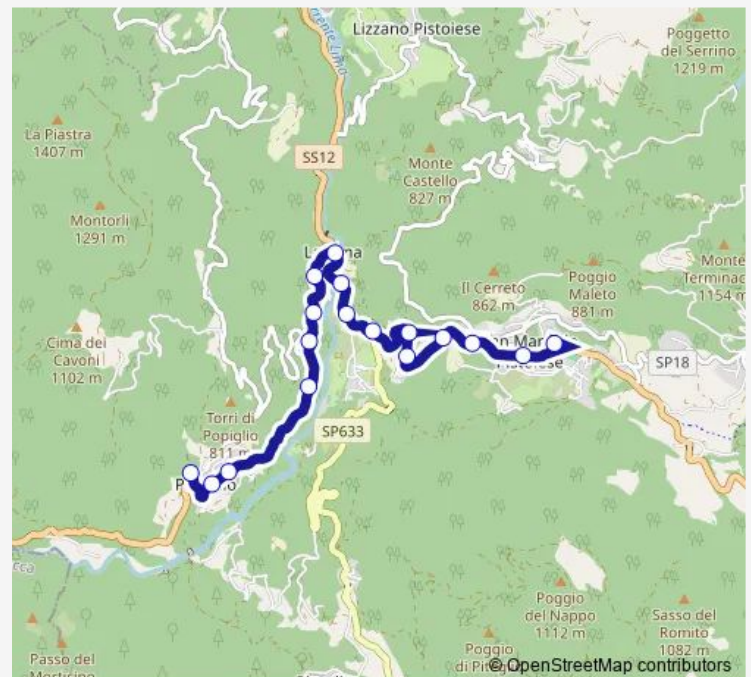

Saturday 14:23

Sunday —

Route info

Direction: Prunetta

Stops: 21

Trip Duration: 0 hour 50 min

Direction

Lanciole — San Marcello P.Se (Capolinea)

47 stops

[Open route schedule](#)

Lanciole

Via Pesciatina, 27 (200m Prima)

Crespole

Bivio Calamecca

Calamecca

Bivio Calamecca