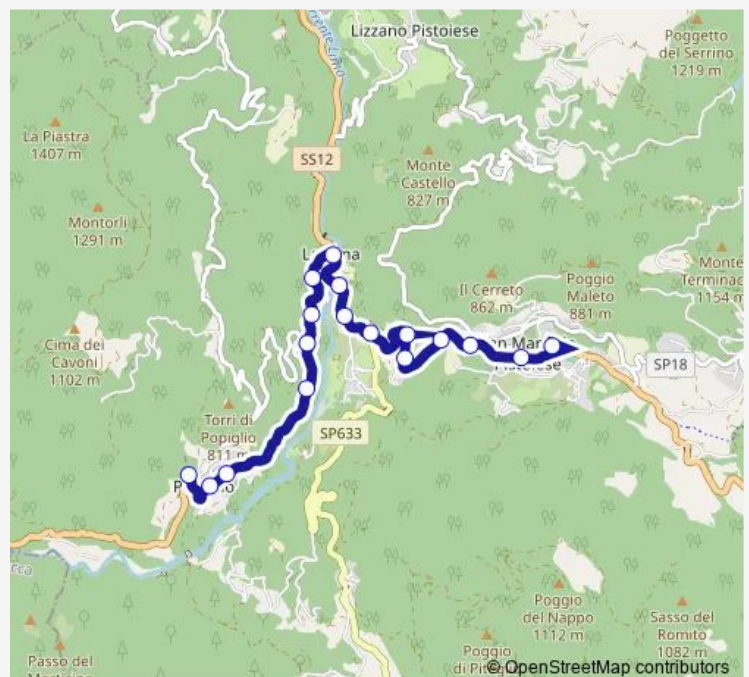

Bivio Torri Di Popiglio

Bivio Piantaglio

S.S.12 Abetone E Brennero (Lima)

Ponte Lima

Via Del Granduca

Bivio Ponte Sospeso

Bivio Piteglio

Mammiano (Cimitero)

Tuesday 06:20-17:15

Wednesday 06:20-17:15

Thursday 06:20-17:15

Friday 06:20-17:15

Saturday 06:20-17:15

Sunday —

Route info

Direction: Popiglio (Capolinea)

Stops: 17

Trip Duration: 0 hour 15 min

Direction

Lanciole — San Marcello P.Se (Capolinea)

47 stops

[Open route schedule](#)

Lanciole

Crespole (Cimitero)

Tuesday 14:23

Wednesday 14:23

Thursday 14:23

Friday 14:23

Saturday 14:23

Sunday —

Route info

Direction: Prunetta