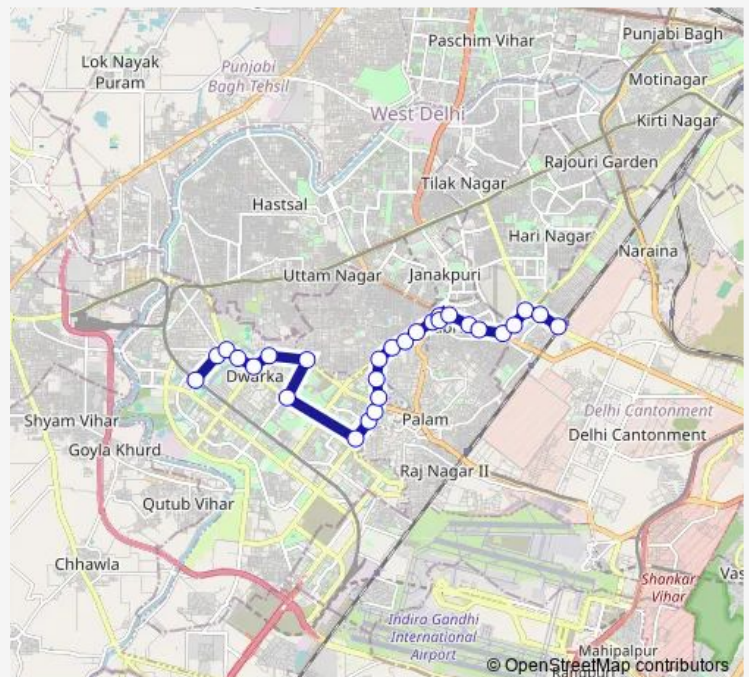

### Route schedule

Dwarika Sec-14 Metro Station — Janak Setu

Monday 06:04-19:31

Tuesday 06:04-19:31

Wednesday 06:04-19:31

Thursday 06:04-19:31

Friday 06:04-19:31

Saturday 06:04-19:31

Sunday 06:04-19:31

### Route info

Direction: Dwarika Sec-14 Metro Station

Stops: 28

Trip Duration: 0 hour 50 min

RL-75down

Janak Cinema

Desu Colony Janak Puri

Sagarpur Vashisht park