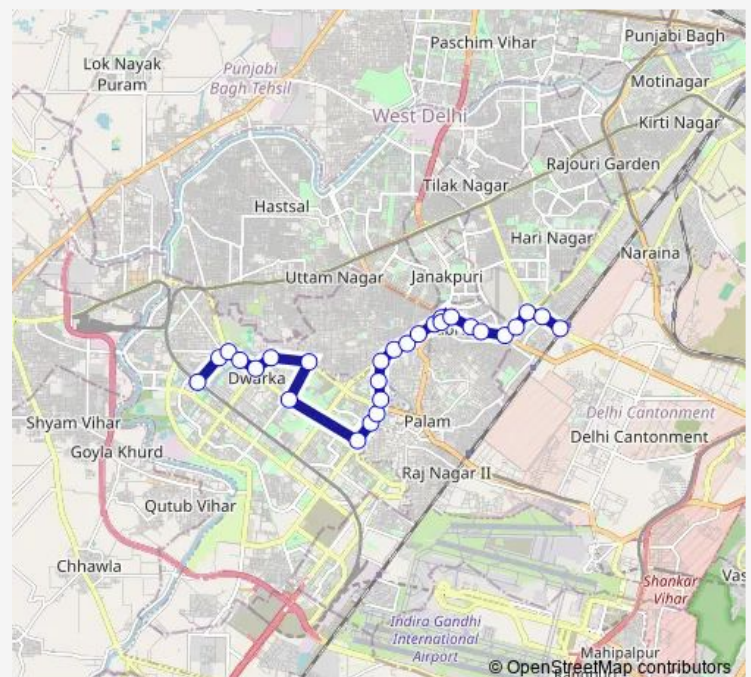

### Route schedule

Dwarika Sec-14 Metro Station — Janak Setu

Monday 06:04-19:31

Tuesday 06:04-19:31

Wednesday 06:04-19:31

Thursday 06:04-19:31

Friday 06:04-19:31

Saturday 06:04-19:31

Sunday 06:04-19:31

### Route info

Direction: Dwarika Sec-14 Metro Station

Stops: 28

Trip Duration: 0 hour 50 min

RL-75down

Janak Cinema

Desu Colony Janak Puri

Sagarpur Vashisht park