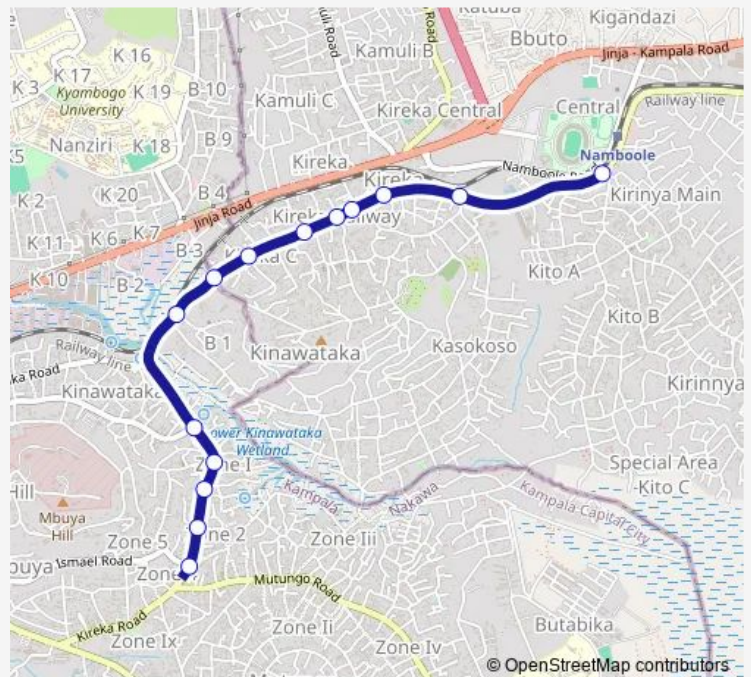

Corner House (Kireka Rd)

Maseruka's Place

China Bodaboda

Uganda Police Communication

Kampala Church

CSI Business Complex

Bumper

Kireka Rd T Intersection

Wednesday 06:30-19:00

Thursday 06:30-19:00

Friday 06:30-19:00

Saturday 06:30-19:00

Sunday 06:30-19:00

Route info

Direction: Kireka Rd - Kyalema Rd Jct

Stops: 14

Trip Duration: 0 hour 23 min

■ IC171 — Kavule Taxi Stage-Kunya Stage

Direction

Kavule Taxi Stage — Kireka Rd - Kyalema Rd Jct

14 stops

[Open route schedule](#)

Kavule Taxi Stage

Kirinya Rd - Kasokoso Rd

Wednesday 06:30-19:00

Thursday 06:30-19:00

Friday 06:30-19:00

Saturday 06:30-19:00

Sunday 06:30-19:00

Route info

Direction: Kavule Taxi Stage

Stops: 14