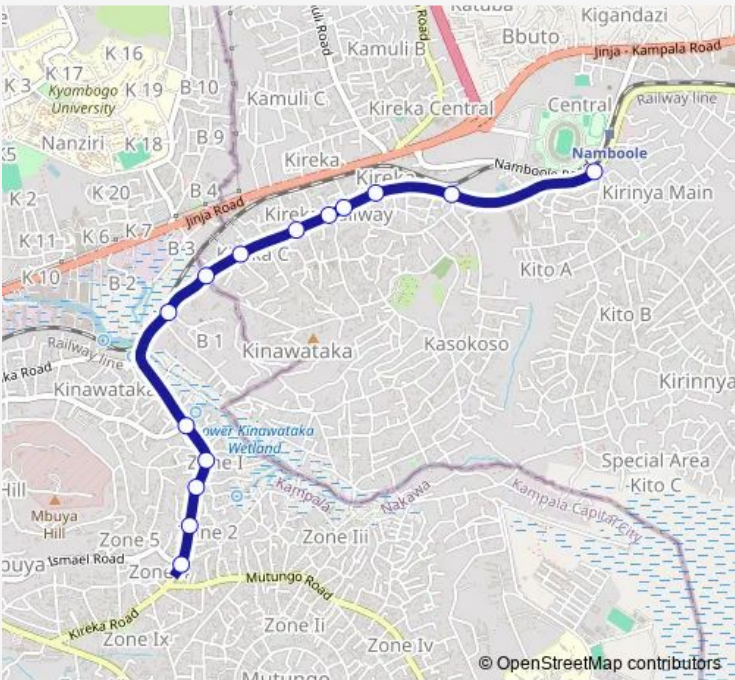

Bus Ic171 Kavule Taxi Stage-Kunya Stage

[Go to website](#)

Direction
 Kireka Rd - Kyalema Rd Jct — Kavule Taxi Stage
 14 stops
[Open route schedule](#)

- Kireka Rd - Kyalema Rd Jct
- New Destiny Community Church Uganda
- Corner House (Kireka Rd)
- Maseruka's Place
- China Bodaboda
- Uganda Police Communication
- Kampala Church
- CSI Business Complex
- Bumper
- Kireka Rd T Intersection
- Hared Petrol Station (Kirinya Rd)
- Birungi Complex
- Kirinya Rd - Kasokoso Rd
- Kavule Taxi Stage

Route schedule
 Kireka Rd - Kyalema Rd Jct — Kavule Taxi Stage

Monday	06:30-19:00
Tuesday	06:30-19:00
Wednesday	06:30-19:00
Thursday	06:30-19:00
Friday	06:30-19:00
Saturday	06:30-19:00
Sunday	06:30-19:00

Route info
 Direction: Kireka Rd - Kyalema Rd Jct
 Stops: 14
 Trip Duration: 0 hour 21 min

Ic171 — Kavule Taxi Stage-Kunya Stage **BusMaps**

Direction

Kavule Taxi Stage — Kireka Rd - Kyalema Rd Jct

14 stops

[Open route schedule](#)

Kavule Taxi Stage

Kirinya Rd - Kasokoso Rd

Birungi Complex

Hared Petrol Station (Kirinya Rd)

Kireka Rd T Intersection

Bumper

CSI Business Complex