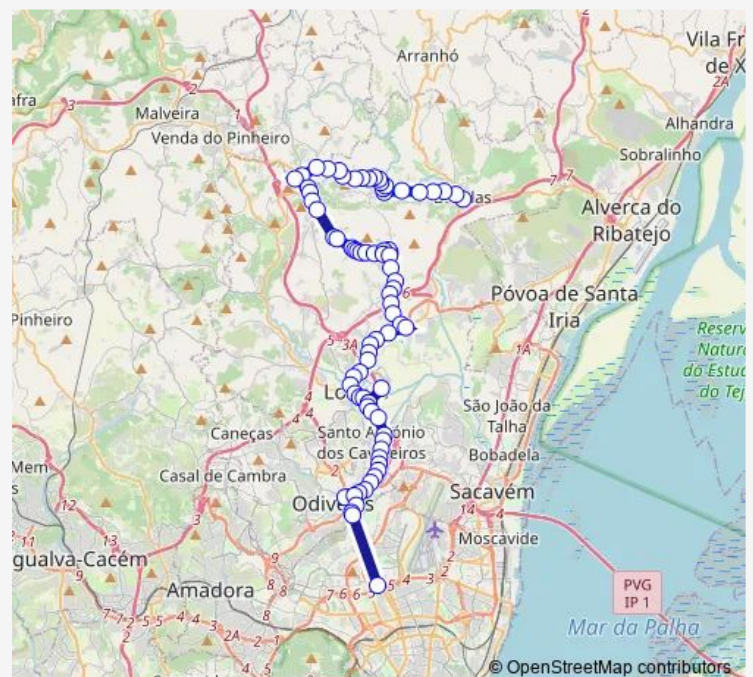

Thursday —

Friday —

Saturday 12:35-20:11

Sunday 06:55-20:11

Route info

Direction: Bucelas

Stops: 81

Trip Duration: 1 hour 7 min