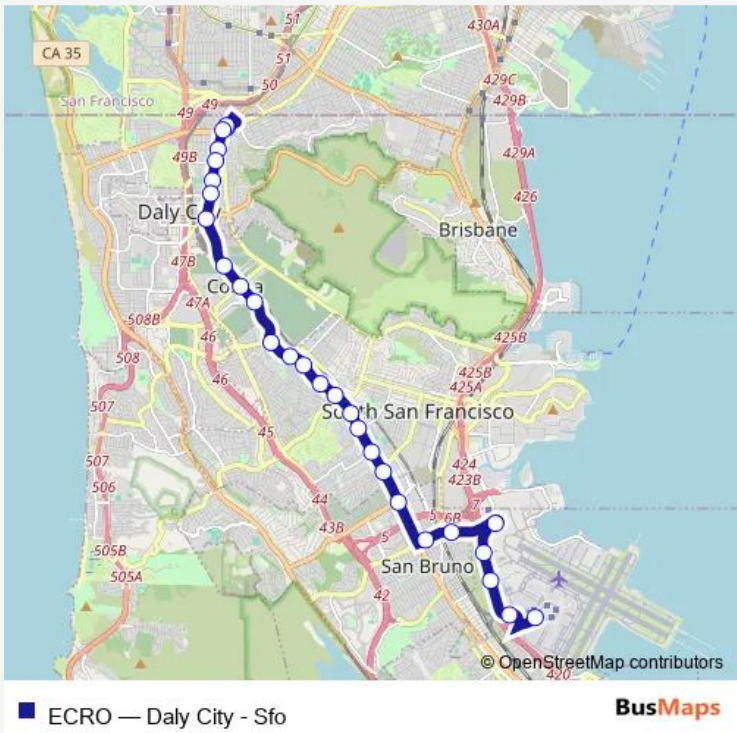

Bus ECRO Daly City - Sfo

[Go to website](#)

**Direction**  
 SFO Airport Terminal A-Lower Level — Mission St & Wellington Ave  
 28 stops  
[Open route schedule](#)

- SFO Airport Terminal A-Lower Level
- SFO Airport Terminal 2-Lower Level
- SFO Airport Terminal 3-Lower Level
- SFO Airport Terminal G-Lower Level
- 585 Mcdonnell Rd-UAL Cargo
- Mcdonnell Rd & West Field Rd
- Mcdonnell Rd & West Area Rd
- San Bruno Ave E & 3rd Ave
- San Bruno Ave W & Green Ave
- El Camino Real & San Bruno Ave
- El Camino Real & Sneath Ln
- El Camino Real & Spruce Ave
- El Camino Real & Country Club Dr
- El Camino Real & W Orange Ave
- El Camino Real & 1st St
- El Camino & Arroyo Dr
- 1200 El Camino Real-Kaiser Med Ctr South Sf
- El Camino Real & Bart-South Sf
- El Camino Real & Hickey Blvd
- El Camino Real & Old Mission Rd
- El Camino Real & Serramonte Blvd

Route info  
 Direction: SFO Airport Terminal A-Lower Level  
 Stops: 28  
 Trip Duration: 0 hour 28 min

El Camino Real & Colma Blvd

Mission St & E Market St

Mission St & Price St

Mission St & Bismark St

Mission St & Eastlake Ave

Mission St & Alp Ave

Mission St & Wellington Ave

## Route info

Direction: Mission St & Wellington Ave

Stops: 28

Trip Duration: 0 hour 26 min

Mcdonnell Rd & West Area Rd

Mcdonnell Rd & West Field Rd

586 Mcdonnell Rd-Opposite UAL Cargo

SFO Airport Terminal A-Lower Level